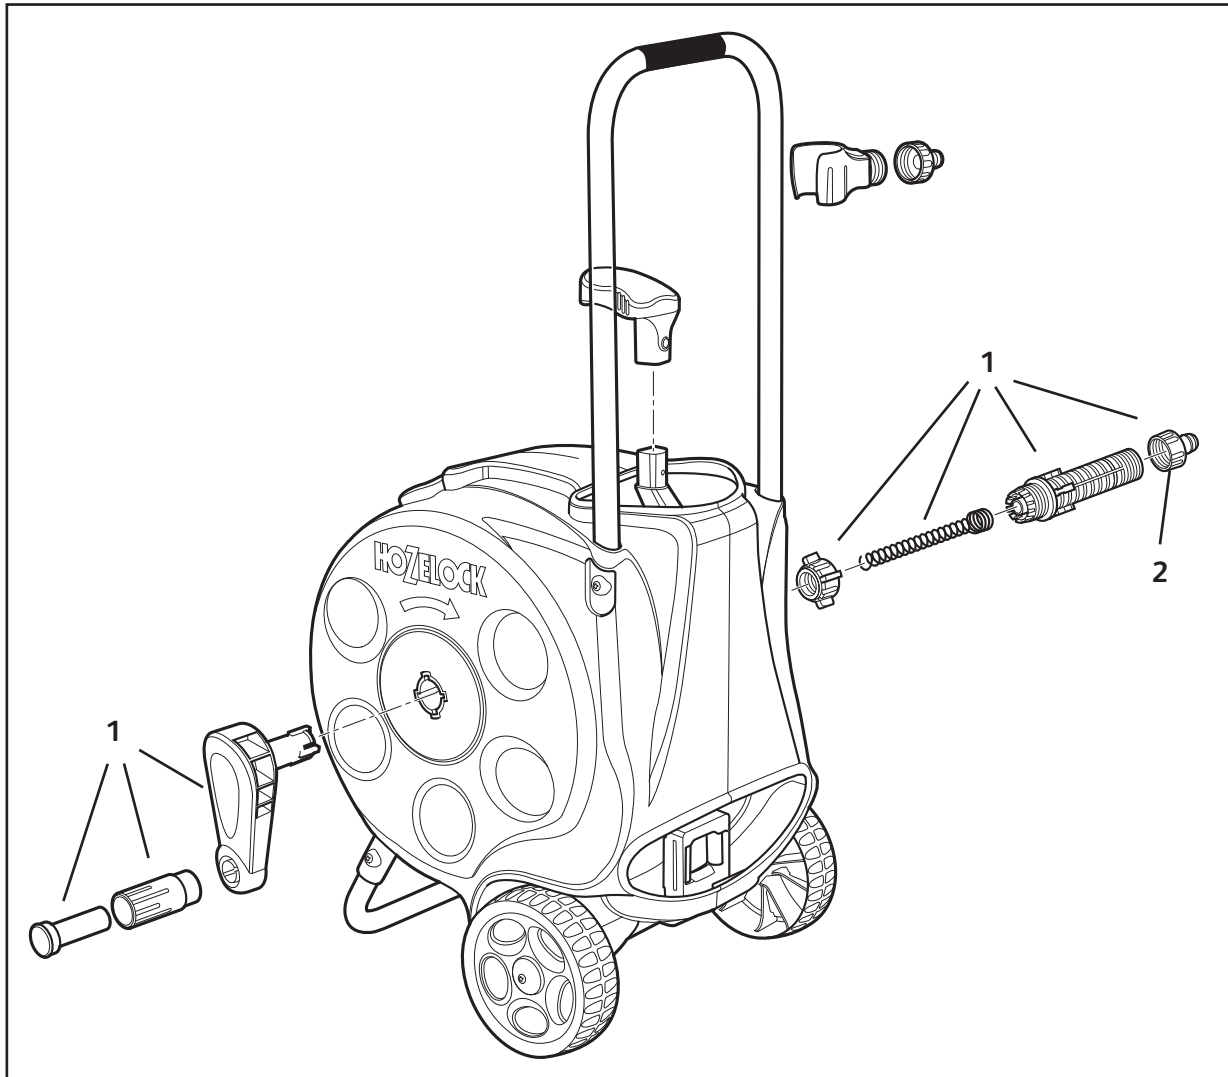

Fast Reel (Wall Mounted)

2496

Spares Part Numbers

	Description	Part No. (Green)	Part No. (Y&G)
1	Fast Reel/Cart Annual Service Kit Contains replacement handle sleeve and plug, replacement inlet assembly and cir-clip, silicone grease to lubricate inlet prior to replacement	Z71000	Z71020
2	Hose Guide	2392	2392
3	Hose Replacement Kit (not shown) 40m 1/2" Fast Reel Coil; Support Spring, Hose Connector, Herbie Clip & instructions.	Z21920	Z21920
4	Wall Bracket (not shown)	Z21927	Z21927

Fast Reel (Free Standing)

2494

PLEASE NOTE: THIS PRODUCT CANNOT BE WALL MOUNTED

Spares Part Numbers

	Description	Part No. (Green)	Part No. (Y&G)
1	Fast Reel/Cart Annual Service Kit Contains replacement handle sleeve and plug, replacement inlet assembly and cir-clip, silicone grease to lubricate inlet prior to replacement	Z71000	Z71020
2	Hose Replacement Kit (not shown) 40m ½" Fast Reel Coil; Support Spring, Hose Connector, Herbie Clip & instructions	Z21920	Z21920

Compact Cart

2416

Spares Part Numbers

	Description	Part No. (Green)	Part No. (Y&G)
1	Compact Reel/Cart Service Kit Contains replacement rewind handle, new inlet assembly, replacement anti-kink stainless steel spring, and silicone grease to lubricate inlet prior to replacement, spindle & 5/8" BSP Threaded Adaptor	Z71005	Z71024
2	5/8" BSP Threaded Adaptor*	Z21755	Z21755

*Also included in Z71005 / Z71024

2'n1 Compact Reel

Spares Part Numbers

	Description	Part No. (Green)	Part No. (Y&G)
1	Compact Reel/Cart Service Kit Contains replacement rewind handle, new inlet assembly, replacement anti-kink stainless steel spring, and silicone gel to lubricate inlet prior to replacement. Plus new wall brackets, 1x red locking clip. Includes fittings, spindle, 5/8" BSP Threaded Adaptor	Z71005	Z71024
2	5/8" BSP Threaded Adaptor*	Z21755	Z21755