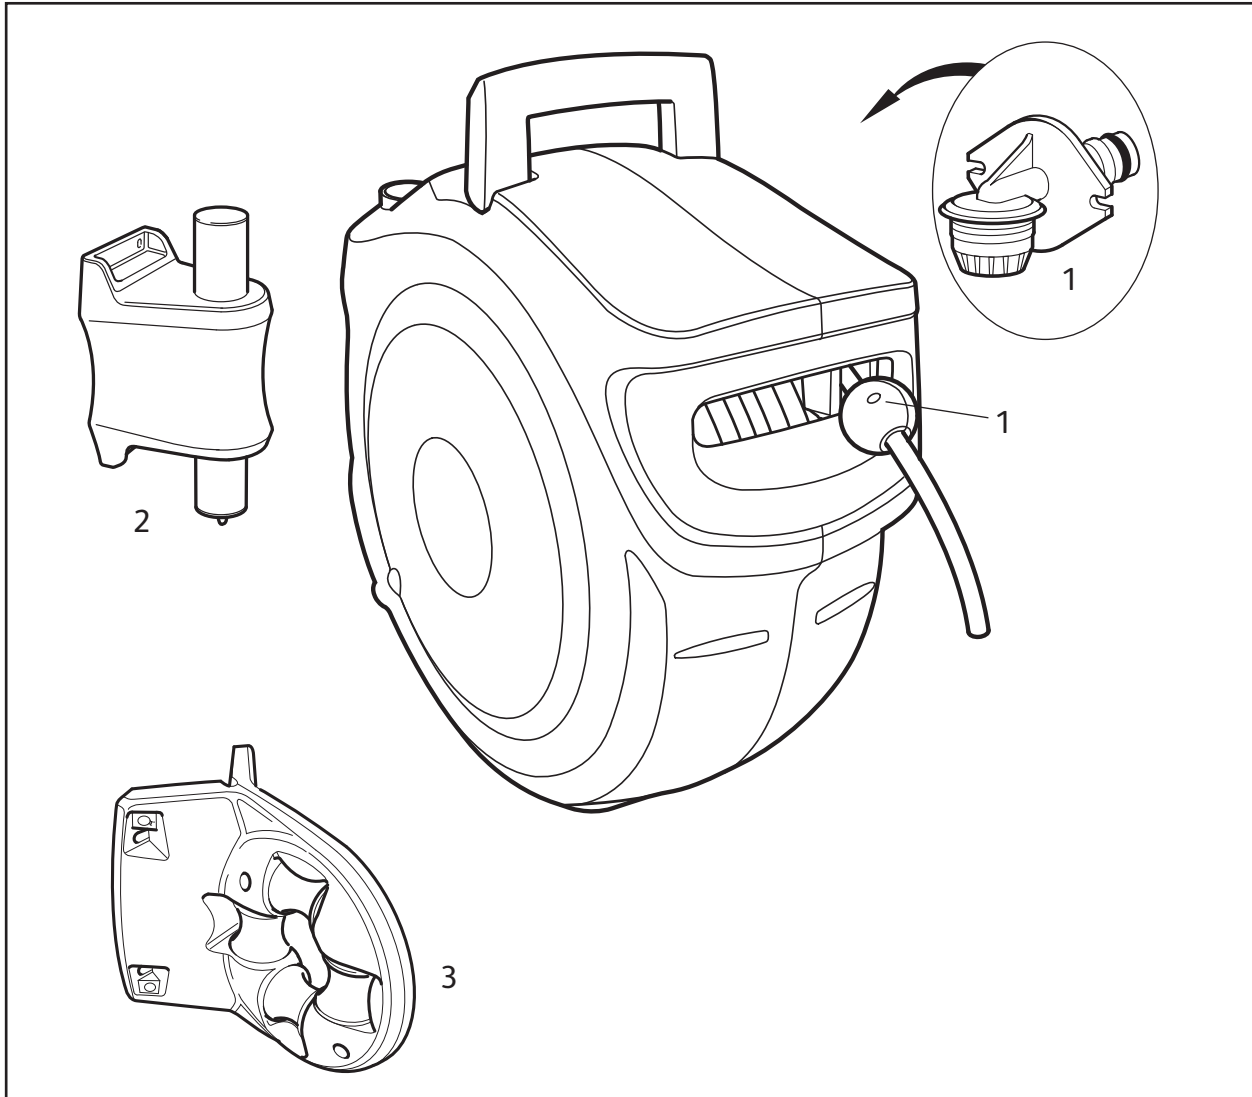

2597

Spares Part Numbers			
	Description	Part No. (Green)	Part No. (Y&G)
1	Auto Reel Annual Service Kit Contains replacement inlet assembly, new ball stop, and silicone grease to lubricate inlet prior to replacement.	Z71002	Z71022
2	Wall Bracket	Z71007	Z71025
3	Hose Guide	2392	2392

15m Auto Reel
20m Auto Reel
25m Auto Reel

2380

2490

2385

Spares Part Numbers

	Description	Part No. (Green)	Part No. (Y&G)
1	Auto Reel Annual Service Kit Contains replacement inlet assembly, new ball stop, and silicone grease to lubricate inlet prior to replacement.	Z71002	Z71022
2	Wall Bracket & Pivot Tube	Z71003	Z71023
3	Hose Guide	2392	2392
4	Hose Replacement Kit 2380 (not shown)	Z21919	Z21919
	Hose Replacement Kit 2490 (not shown)	Z21915	Z21915
	Hose Replacement Kit 2385 (not shown)	Z21921	Z21921
	Contains 20m Silver Hose Coil, Hose Connector, Straight Connector (13mm), Herbie Clip, Support Spring & instructions		

10m Auto Reel

2485

Spares Part Numbers

	Description	Part No. (Green)	Part No. (Y&G)
1	Auto Reel Annual Service Kit Contains replacement inlet assembly, new ball stop, and silicone grease to lubricate inlet prior to replacement. 9mm AquaStop Connector	Z71002	Z71022
2	Wall Bracket & Pivot Tube	Z71003	Z71023
3	Hose Guide	2392	2392
4	Hose Replacement Kit (not shown) 10m Silver Hose Coil, Inlet Barb, Retaining Clip, O-ring, Herbie clip & instructions	Z21917	Z21917
5	9mm AquaStop Connector	93252	93252