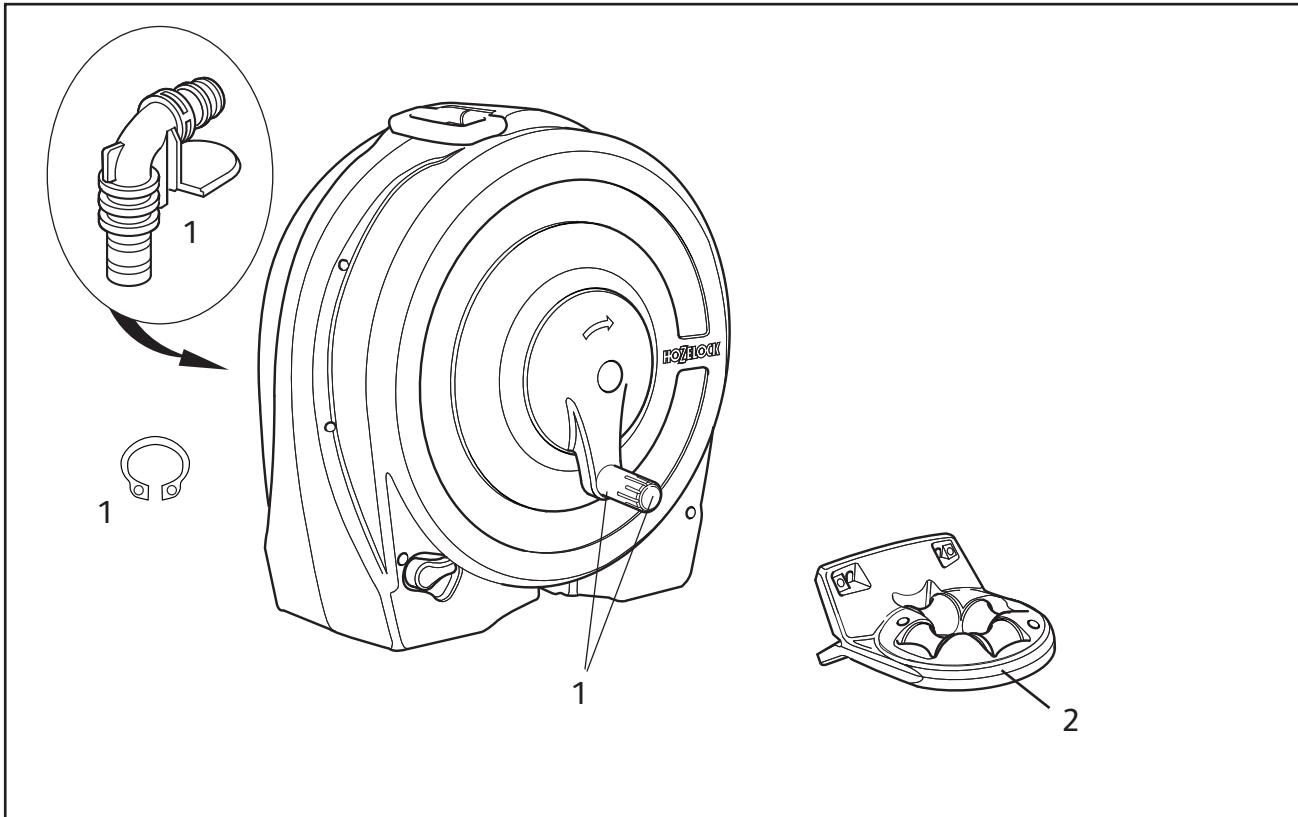

10m Auto Reel

2485

Spares Part Numbers

	Description	Part No. (Green)	Part No. (Y&G)
1	Auto Reel Annual Service Kit Contains replacement inlet assembly, new ball stop, and silicone grease to lubricate inlet prior to replacement. 9mm AquaStop Connector	Z71002	Z71022
2	Wall Bracket & Pivot Tube	Z71003	Z71023
3	Hose Guide	2392	2392
4	Hose Replacement Kit (not shown) 10m Silver Hose Coil, Inlet Barb, Retaining Clip, O-ring, Herbie clip & instructions	Z21917	Z21917
5	9mm AquaStop Connector	93252	93252

Fast Cart

2450

Spares Part Numbers			
	Description	Part No. (Green)	Part No. (Y&G)
1	Fast Reel/Cart Annual Service Kit Contains replacement handle and plug, replacement inlet assembly and cir-clip, silicone grease to lubricate inlet prior to replacement	Z71000	Z71020

Fast Reel (Wall Mounted)

2496

Spares Part Numbers

	Description	Part No. (Green)	Part No. (Y&G)
1	Fast Reel/Cart Annual Service Kit Contains replacement handle sleeve and plug, replacement inlet assembly and cir-clip, silicone grease to lubricate inlet prior to replacement	Z71000	Z71020
2	Hose Guide	2392	2392
3	Hose Replacement Kit (not shown) 40m 1/2" Fast Reel Coil; Support Spring, Hose Connector, Herbie Clip & instructions.	Z21920	Z21920
4	Wall Bracket (not shown)	Z21927	Z21927