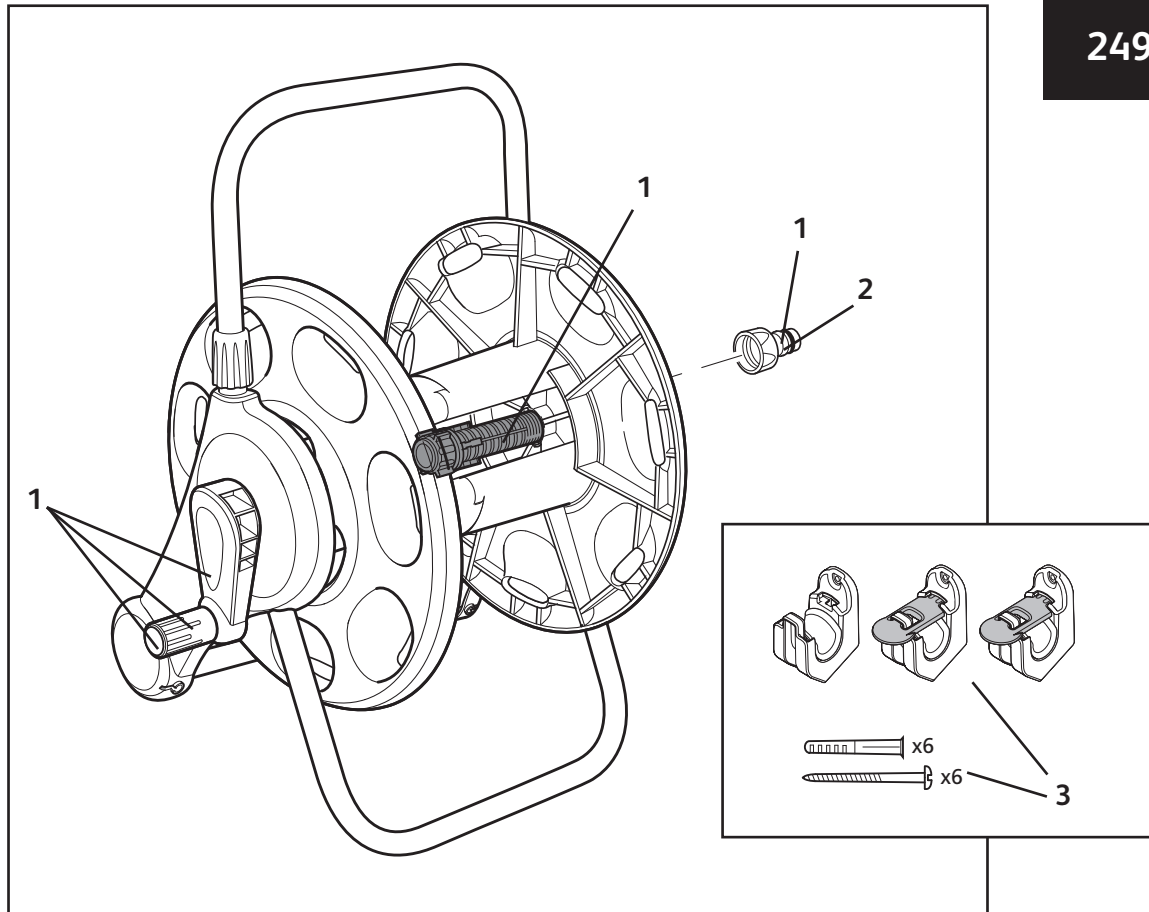

*Also included in Z71001 / Z71021

3'n1 Hose Carts

2483

2484

Spares Part Numbers

	Description	Part No. (Green)	Part No. (Y&G)
1	Hose Reel/Cart Service Kit Contains replacement handle plug and sleeve, replacement 5/8" BSP inlet assembly, male spindle with stainless steel spring, and silicone grease to lubricate inlet prior to replacement	Z71001	Z71021
2	5/8" BSP Threaded Adaptor*	Z21755	Z21755
3	Wall Bracket Kit & Fixings	Z21856	Z21856

*Also included in Z71001 / Z71021

Metal Hose Cart

2436

2437

Spares Part Numbers

	Description	Part No. (Green)	Part No. (Y&G)
1	Hose Reel/Cart Service Kit Contains replacement handle plug and sleeve, replacement 5/8" BSP inlet assembly, male spindle with stainless steel spring, and silicone grease to lubricate inlet prior to replacement	Z71001	Z71021
2	5/8" BSP Threaded Adaptor*	Z21755	Z21755

*Also included in Z71001 / Z71021

90m Maxi Hose Cart

2389
obsolete

2589
obsolete

Spares Part Numbers

	Description	Part No.
1	5/8" BSP Threaded Adaptor	Z21755

Reels

2431
2471
2475
2477
2480
2487
2495
2499

Spares Part Numbers

	Description	Part No. (Green)	Part No. (Y&G)
1	Hose Reel/Cart Service Kit Contains replacement handle plug and sleeve, replacement 5/8" BSP inlet assembly, male spindle with stainless steel spring and silicone grease to lubricate inlet prior to replacement	Z71001	Z71021
2	5/8" Threaded Adaptor*	Z21755	Z21755
3	Wall Bracket Kit & Fixings	Z21856	Z21856