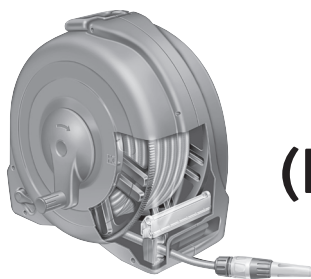

10m Auto Reel

2485

Spares Part Numbers

	Description	Part No. (Green)	Part No. (Y&G)
1	Auto Reel Annual Service Kit Contains replacement inlet assembly, new ball stop, and silicone grease to lubricate inlet prior to replacement. 9mm AquaStop Connector	Z71002	Z71022
2	Wall Bracket & Pivot Tube	Z71003	Z71023
3	Hose Guide	2392	2392
4	Hose Replacement Kit (not shown) 10m Silver Hose Coil, Inlet Barb, Retaining Clip, O-ring, Herbie clip & instructions	Z21917	Z21917
5	9mm AquaStop Connector	93252	93252

Fast Cart

2450

Spares Part Numbers			
	Description	Part No. (Green)	Part No. (Y&G)
1	Fast Reel/Cart Annual Service Kit Contains replacement handle and plug, replacement inlet assembly and cir-clip, silicone grease to lubricate inlet prior to replacement	Z71000	Z71020

Fast Reel (Wall Mounted)

2496

Spares Part Numbers

	Description	Part No. (Green)	Part No. (Y&G)
1	Fast Reel/Cart Annual Service Kit Contains replacement handle sleeve and plug, replacement inlet assembly and cir-clip, silicone grease to lubricate inlet prior to replacement	Z71000	Z71020
2	Hose Guide	2392	2392
3	Hose Replacement Kit (not shown) 40m 1/2" Fast Reel Coil; Support Spring, Hose Connector, Herbie Clip & instructions.	Z21920	Z21920
4	Wall Bracket (not shown)	Z21927	Z21927

Compact Cart

2416

Spares Part Numbers

	Description	Part No. (Green)	Part No. (Y&G)
1	Compact Reel/Cart Service Kit Contains replacement rewind handle, new inlet assembly, replacement anti-kink stainless steel spring, and silicone grease to lubricate inlet prior to replacement, spindle & 5/8" BSP Threaded Adaptor	Z71005	Z71024
2	5/8" BSP Threaded Adaptor*	Z21755	Z21755