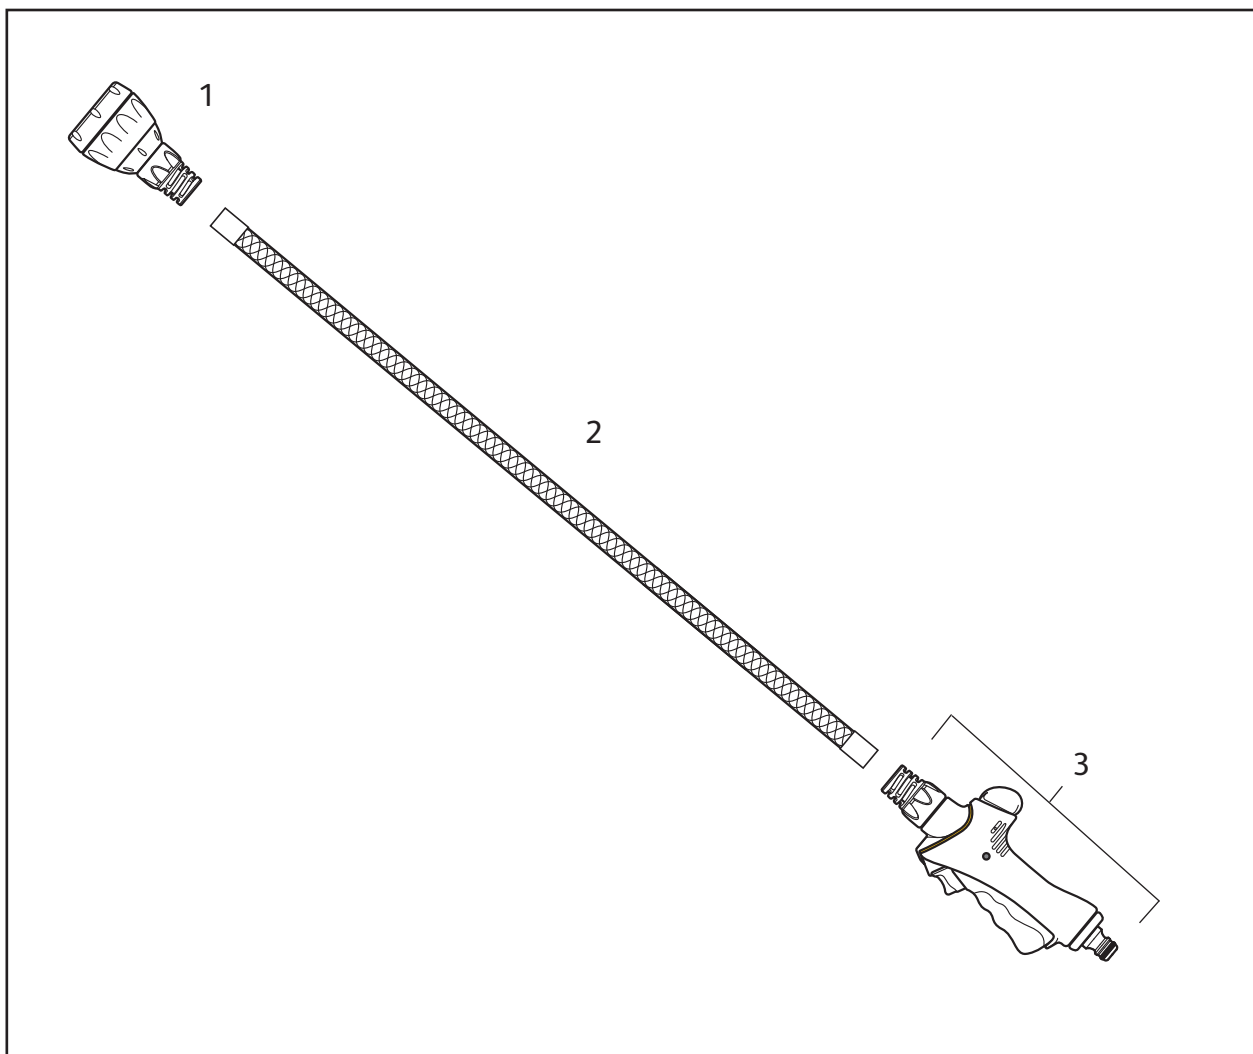

Telescopic Lance Spray Plus

2644

Spares Part Numbers		
	Description	Part No.
1	Accessory Adaptor 3/4" BSP Male Thread	2289

Flexi Spray

2683

Spares Part Numbers		
	Description	Part No.
1	Flexi Spray feature head	Z71014
2	Flexi Spray hose spare	Z71015
3	Flexi Spray trigger spare	Z71016