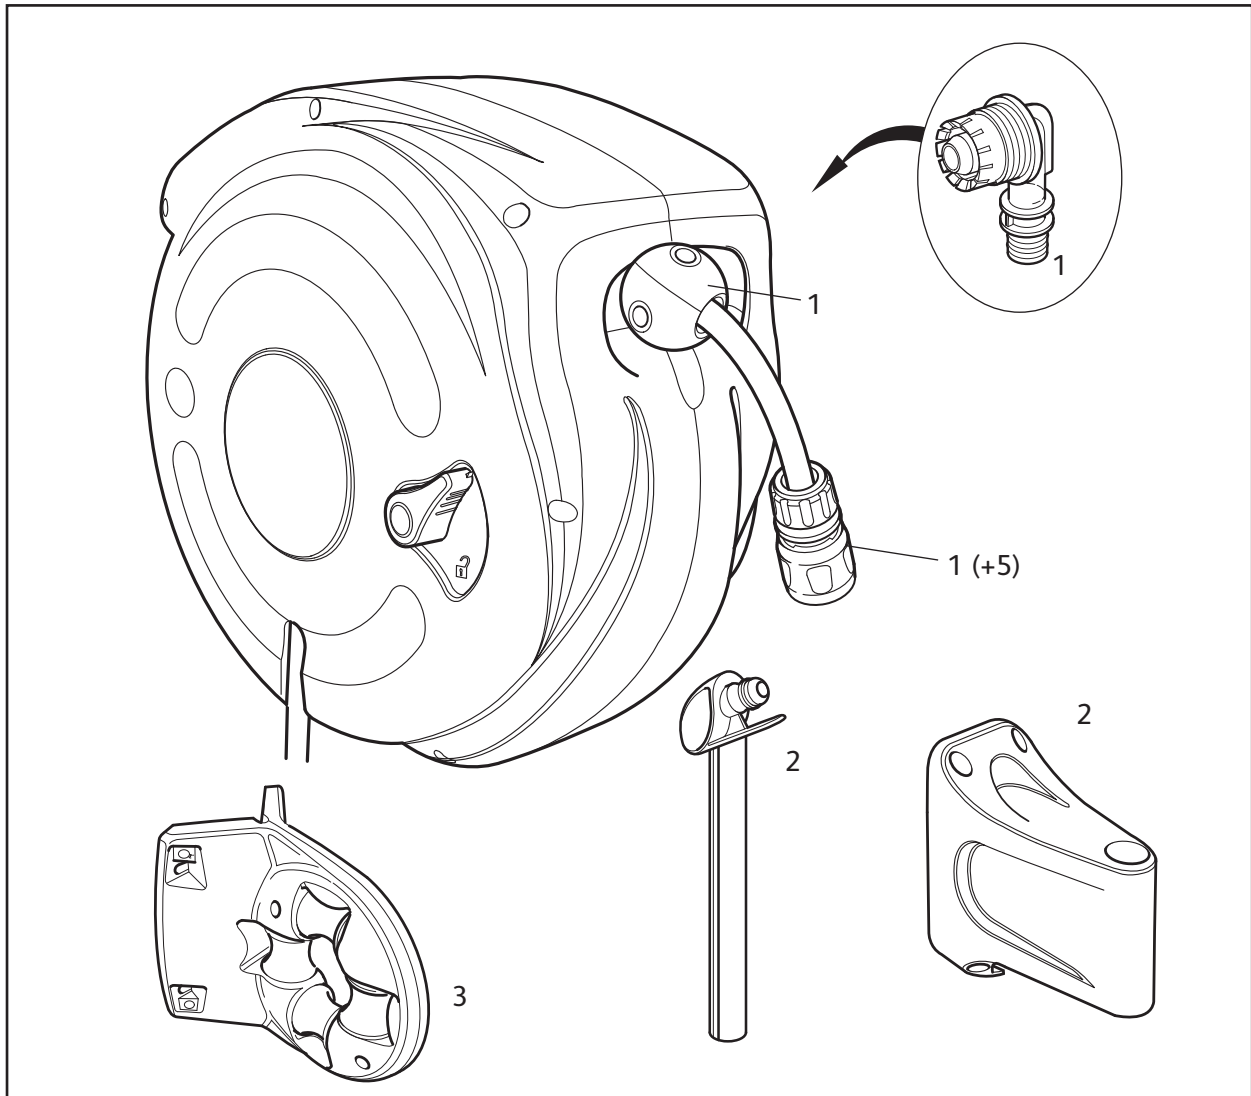

2597

Spares Part Numbers			
	Description	Part No. (Green)	Part No. (Y&G)
1	Auto Reel Annual Service Kit Contains replacement inlet assembly, new ball stop, and silicone grease to lubricate inlet prior to replacement.	Z71002	Z71022
2	Wall Bracket	Z71007	Z71025
3	Hose Guide	2392	2392

15m Auto Reel
20m Auto Reel
25m Auto Reel

2380

2490

2385

Spares Part Numbers

	Description	Part No. (Green)	Part No. (Y&G)
1	Auto Reel Annual Service Kit Contains replacement inlet assembly, new ball stop, and silicone grease to lubricate inlet prior to replacement.	Z71002	Z71022
2	Wall Bracket & Pivot Tube	Z71003	Z71023
3	Hose Guide	2392	2392
4	Hose Replacement Kit 2380 (not shown)	Z21919	Z21919
	Hose Replacement Kit 2490 (not shown)	Z21915	Z21915
	Hose Replacement Kit 2385 (not shown)	Z21921	Z21921
	Contains 20m Silver Hose Coil, Hose Connector, Straight Connector (13mm), Herbie Clip, Support Spring & instructions		

10m Auto Reel

2485

Spares Part Numbers

	Description	Part No. (Green)	Part No. (Y&G)
1	Auto Reel Annual Service Kit Contains replacement inlet assembly, new ball stop, and silicone grease to lubricate inlet prior to replacement. 9mm AquaStop Connector	Z71002	Z71022
2	Wall Bracket & Pivot Tube	Z71003	Z71023
3	Hose Guide	2392	2392
4	Hose Replacement Kit (not shown) 10m Silver Hose Coil, Inlet Barb, Retaining Clip, O-ring, Herbie clip & instructions	Z21917	Z21917
5	9mm AquaStop Connector	93252	93252