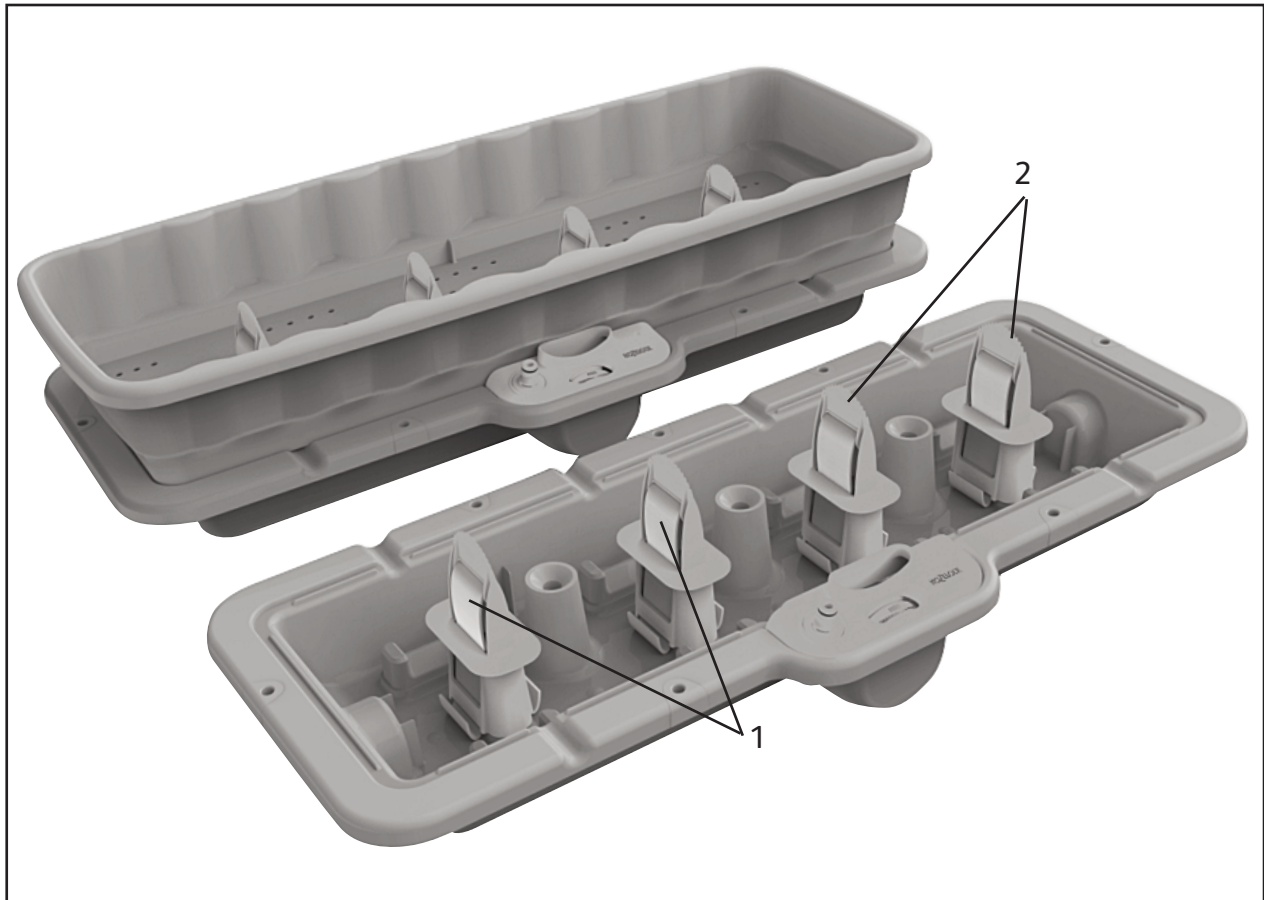

Growbag Waterer Flower & Vegetable Waterer

2810

2811

Spares Part Numbers

	Description	Part No.
1	Replacement Capillary Mat Set (x8)	2813 0000
2	Set of Watering Spikes (x4)	2815 0000

Trays **NOT** available as a separate spare