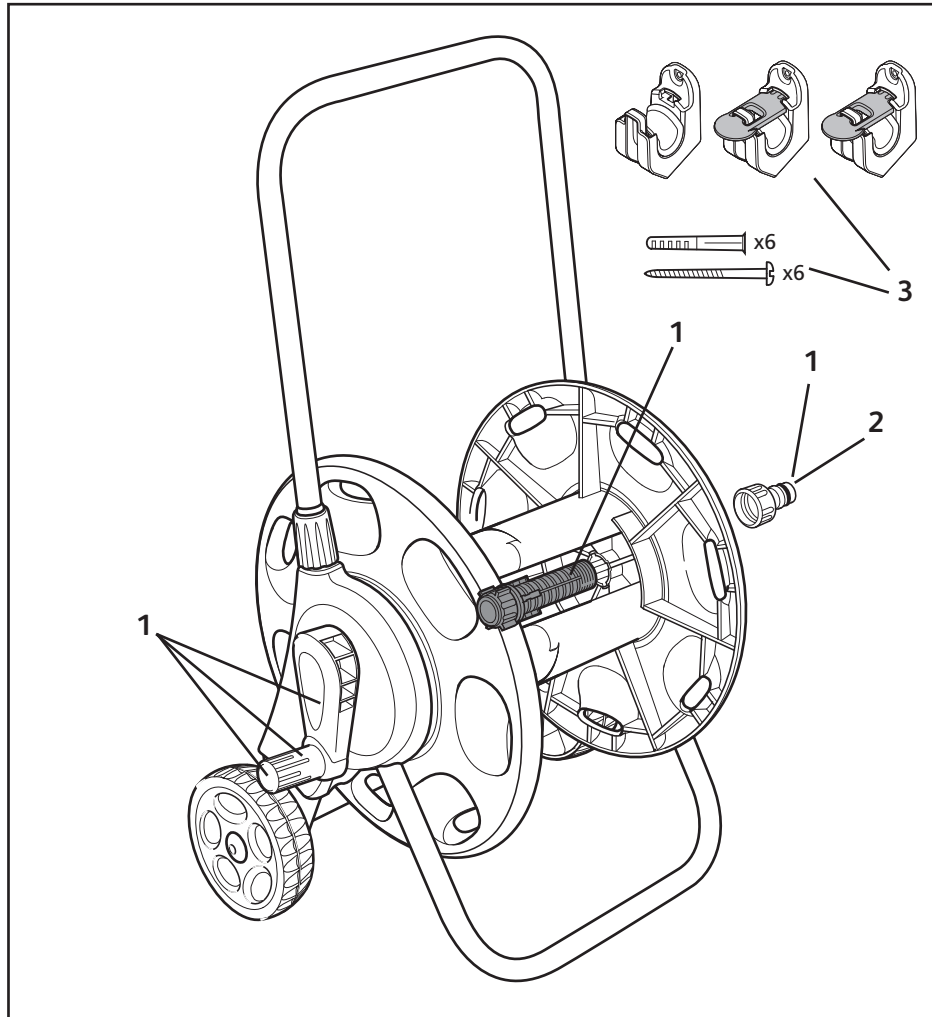

*Also included in Z71005 / Z71024

Compact Reel

2414

Spares Part Numbers

	Description	Part No. (Green)	Part No. (Y&G)
1	Compact Reel/Cart Service Kit Contains replacement rewind handle, new inlet assembly, replacement anti-kink stainless steel spring, and silicone gel to lubricate inlet prior to replacement, wall brackets, 1x red locking clip. Includes fittings, spindle, 5/8" BSP Threaded Adaptor	Z71005	Z71024
2	5/8" BSP Threaded Adaptor*	Z21755	Z21755

*Also included in Z71005 / Z71024

Hose Carts

2398
2400
2405
2432
2434
2435
2488
2497
2498
2588

Spares Part Numbers

	Description	Part No. (Green)	Part No. (Y&G)
1	Hose Reel/Cart Service Kit Contains replacement handle plug and sleeve, replacement 5/8" BSP inlet assembly, male spindle with stainless steel spring, and silicone grease to lubricate inlet prior to replacement	Z71001	Z71021
2	5/8" BSP Threaded Adaptor*	Z21755	Z21755

*Also included in Z71001 / Z71021

3'n1 Hose Carts

2483

2484

Spares Part Numbers

	Description	Part No. (Green)	Part No. (Y&G)
1	Hose Reel/Cart Service Kit Contains replacement handle plug and sleeve, replacement 5/8" BSP inlet assembly, male spindle with stainless steel spring, and silicone grease to lubricate inlet prior to replacement	Z71001	Z71021
2	5/8" BSP Threaded Adaptor*	Z21755	Z21755
3	Wall Bracket Kit & Fixings	Z21856	Z21856

*Also included in Z71001 / Z71021

Metal Hose Cart

2436

2437

Spares Part Numbers

	Description	Part No. (Green)	Part No. (Y&G)
1	Hose Reel/Cart Service Kit Contains replacement handle plug and sleeve, replacement 5/8" BSP inlet assembly, male spindle with stainless steel spring, and silicone grease to lubricate inlet prior to replacement	Z71001	Z71021
2	5/8" BSP Threaded Adaptor*	Z21755	Z21755