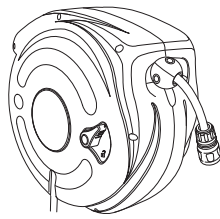

2597

Spares Part Numbers			
	Description	Part No. (Green)	Part No. (Y&G)
1	Auto Reel Annual Service Kit Contains replacement inlet assembly, new ball stop, and silicone grease to lubricate inlet prior to replacement.	Z71002	Z71022
2	Wall Bracket	Z71007	Z71025
3	Hose Guide	2392	2392

15m Auto Reel
20m Auto Reel
25m Auto Reel

2380

2490

2385

Spares Part Numbers

	Description	Part No. (Green)	Part No. (Y&G)
1	Auto Reel Annual Service Kit Contains replacement inlet assembly, new ball stop, and silicone grease to lubricate inlet prior to replacement.	Z71002	Z71022
2	Wall Bracket & Pivot Tube	Z71003	Z71023
3	Hose Guide	2392	2392
4	Hose Replacement Kit 2380 (not shown)	Z21919	Z21919
	Hose Replacement Kit 2490 (not shown)	Z21915	Z21915
	Hose Replacement Kit 2385 (not shown)	Z21921	Z21921
	Contains 20m Silver Hose Coil, Hose Connector, Straight Connector (13mm), Herbie Clip, Support Spring & instructions		

10m Auto Reel

2485

Spares Part Numbers

	Description	Part No. (Green)	Part No. (Y&G)
1	Auto Reel Annual Service Kit Contains replacement inlet assembly, new ball stop, and silicone grease to lubricate inlet prior to replacement. 9mm AquaStop Connector	Z71002	Z71022
2	Wall Bracket & Pivot Tube	Z71003	Z71023
3	Hose Guide	2392	2392
4	Hose Replacement Kit (not shown) 10m Silver Hose Coil, Inlet Barb, Retaining Clip, O-ring, Herbie clip & instructions	Z21917	Z21917
5	9mm AquaStop Connector	93252	93252

Fast Reel (Wall Mounted)

2496

Spares Part Numbers

	Description	Part No. (Green)	Part No. (Y&G)
1	Fast Reel/Cart Annual Service Kit Contains replacement handle sleeve and plug, replacement inlet assembly and cir-clip, silicone grease to lubricate inlet prior to replacement	Z71000	Z71020
2	Hose Guide	2392	2392
3	Hose Replacement Kit (not shown) 40m 1/2" Fast Reel Coil; Support Spring, Hose Connector, Herbie Clip & instructions.	Z21920	Z21920
4	Wall Bracket (not shown)	Z21927	Z21927