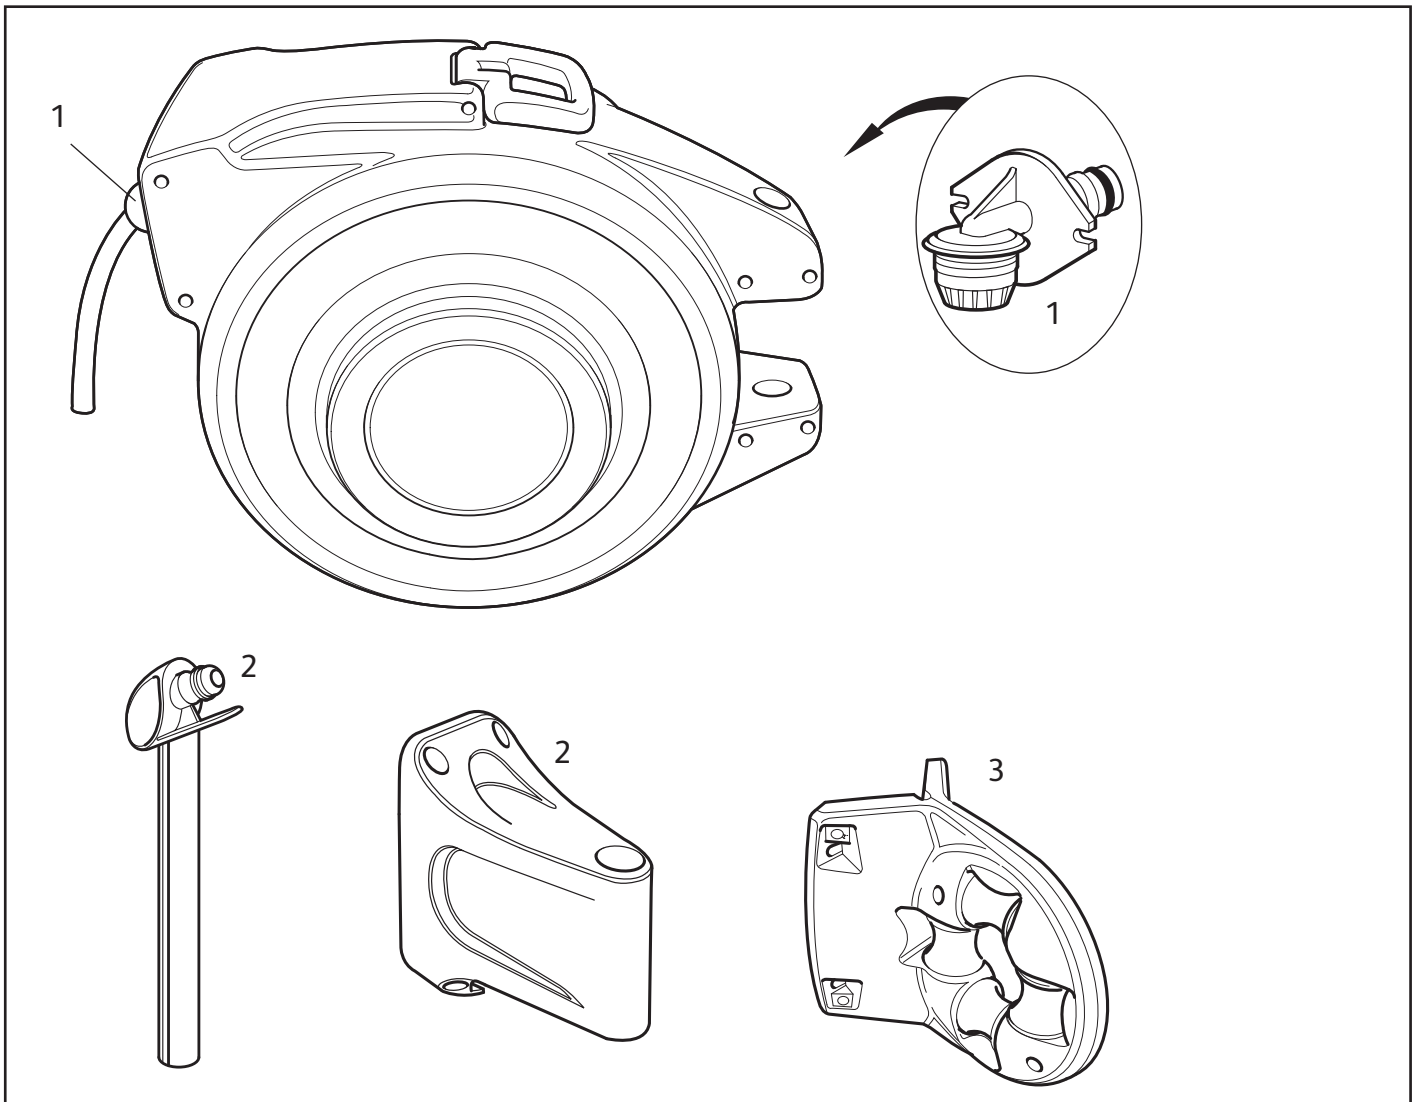

2597

Spares Part Numbers			
	Description	Part No. (Green)	Part No. (Y&G)
1	Auto Reel Annual Service Kit Contains replacement inlet assembly, new ball stop, and silicone grease to lubricate inlet prior to replacement.	Z71002	Z71022
2	Wall Bracket	Z71007	Z71025
3	Hose Guide	2392	2392

15m Auto Reel
20m Auto Reel
25m Auto Reel

2380

2490

2385

Spares Part Numbers

	Description	Part No. (Green)	Part No. (Y&G)
1	Auto Reel Annual Service Kit Contains replacement inlet assembly, new ball stop, and silicone grease to lubricate inlet prior to replacement.	Z71002	Z71022
2	Wall Bracket & Pivot Tube	Z71003	Z71023
3	Hose Guide	2392	2392
4	Hose Replacement Kit 2380 (not shown)	Z21919	Z21919
	Hose Replacement Kit 2490 (not shown)	Z21915	Z21915
	Hose Replacement Kit 2385 (not shown)	Z21921	Z21921
	Contains 20m Silver Hose Coil, Hose Connector, Straight Connector (13mm), Herbie Clip, Support Spring & instructions		

10m Auto Reel

2485

Spares Part Numbers

	Description	Part No. (Green)	Part No. (Y&G)
1	Auto Reel Annual Service Kit Contains replacement inlet assembly, new ball stop, and silicone grease to lubricate inlet prior to replacement. 9mm AquaStop Connector	Z71002	Z71022
2	Wall Bracket & Pivot Tube	Z71003	Z71023
3	Hose Guide	2392	2392
4	Hose Replacement Kit (not shown) 10m Silver Hose Coil, Inlet Barb, Retaining Clip, O-ring, Herbie clip & instructions	Z21917	Z21917
5	9mm AquaStop Connector	93252	93252