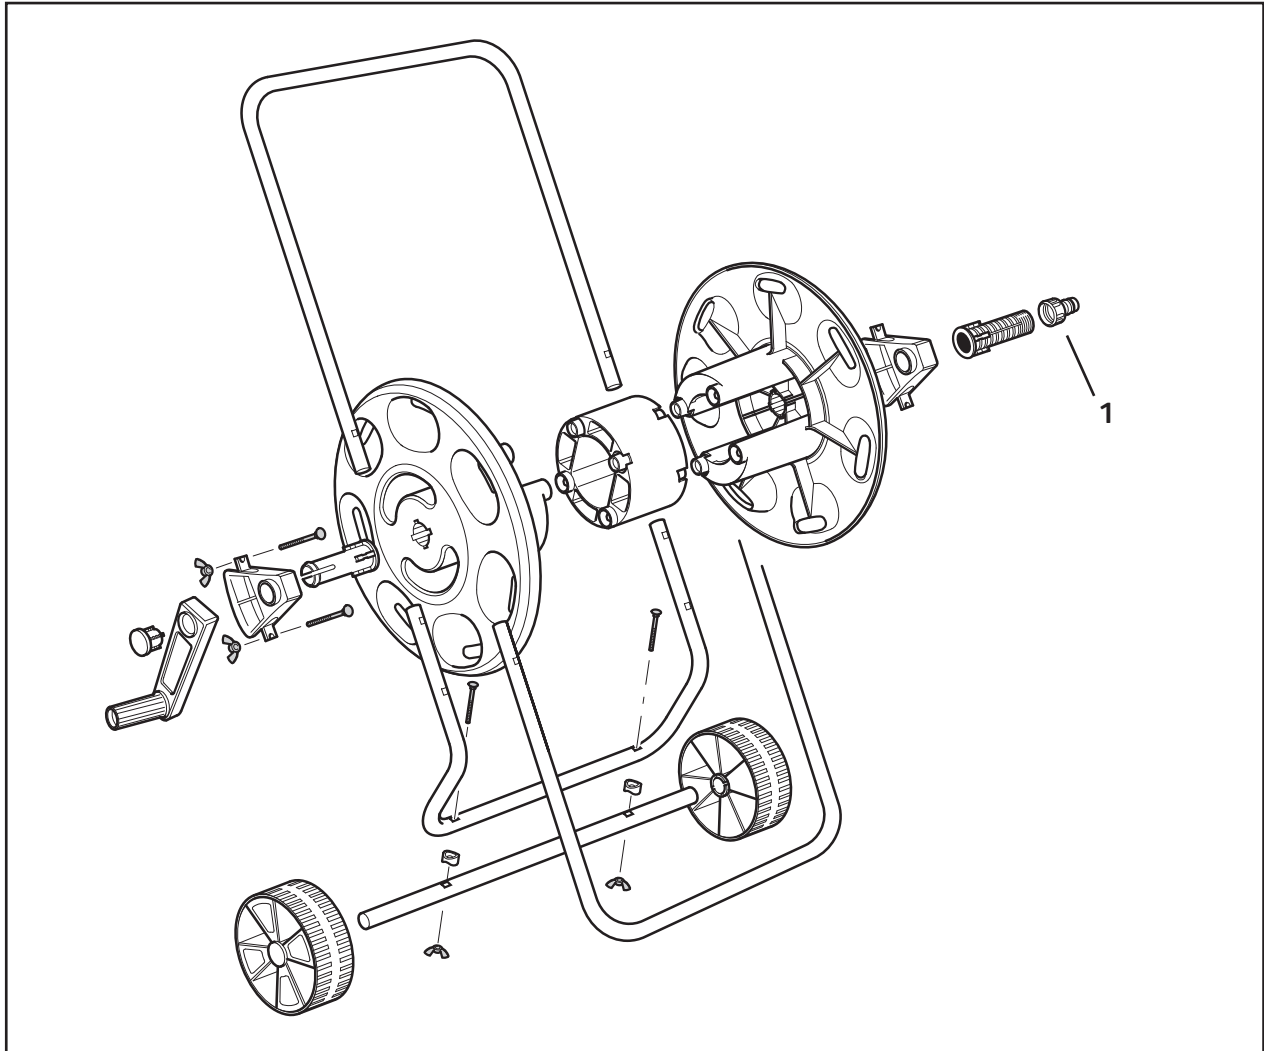

Spares Part Numbers

	Description	Part No.
1	5/8" BSP Threaded Adaptor	Z21755