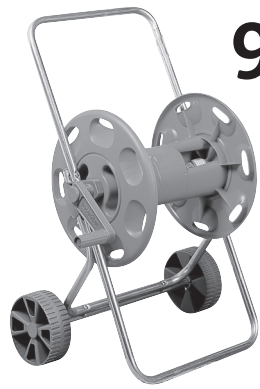

*Also included in Z71001 / Z71021

3'n1 Hose Carts

2483

2484

Spares Part Numbers

	Description	Part No. (Green)	Part No. (Y&G)
1	Hose Reel/Cart Service Kit Contains replacement handle plug and sleeve, replacement 5/8" BSP inlet assembly, male spindle with stainless steel spring, and silicone grease to lubricate inlet prior to replacement	Z71001	Z71021
2	5/8" BSP Threaded Adaptor*	Z21755	Z21755
3	Wall Bracket Kit & Fixings	Z21856	Z21856

*Also included in Z71001 / Z71021

Metal Hose Cart

2436

2437

Spares Part Numbers

	Description	Part No. (Green)	Part No. (Y&G)
1	Hose Reel/Cart Service Kit Contains replacement handle plug and sleeve, replacement 5/8" BSP inlet assembly, male spindle with stainless steel spring, and silicone grease to lubricate inlet prior to replacement	Z71001	Z71021
2	5/8" BSP Threaded Adaptor*	Z21755	Z21755

*Also included in Z71001 / Z71021

90m Maxi Hose Cart

2389
obsolete

2589
obsolete

Spares Part Numbers

	Description	Part No.
1	5/8" BSP Threaded Adaptor	Z21755

Reels

2431
2471
2475
2477
2480
2487
2495
2499

Spares Part Numbers

	Description	Part No. (Green)	Part No. (Y&G)
1	Hose Reel/Cart Service Kit Contains replacement handle plug and sleeve, replacement 5/8" BSP inlet assembly, male spindle with stainless steel spring and silicone grease to lubricate inlet prior to replacement	Z71001	Z71021
2	5/8" Threaded Adaptor*	Z21755	Z21755
3	Wall Bracket Kit & Fixings	Z21856	Z21856