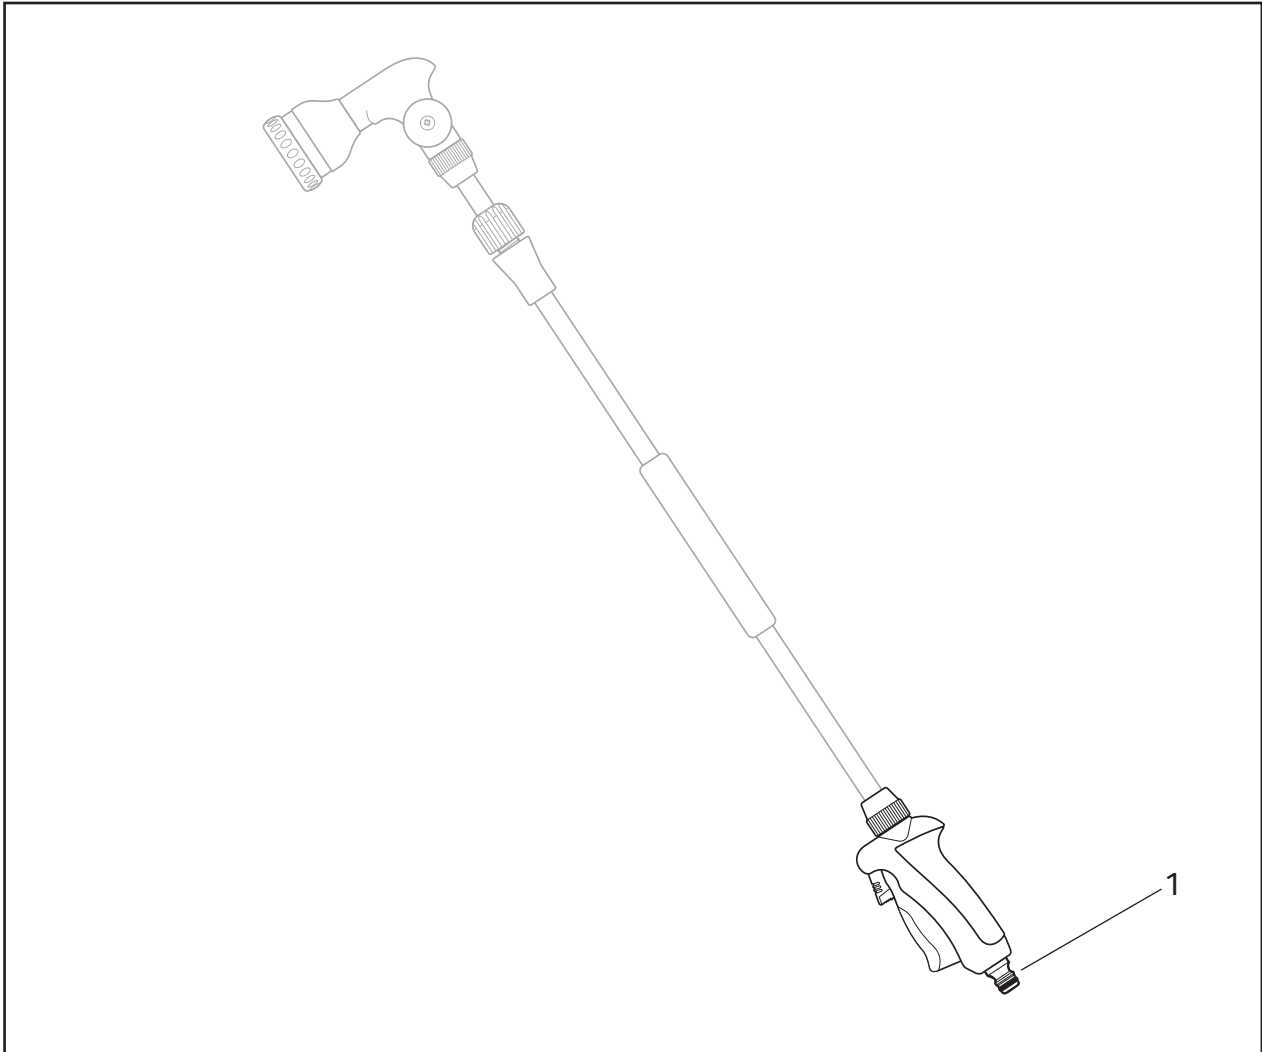

Spares Part Numbers		
	Description	Part No.
1	Pump Accessories Kit Filter Vessel, Filter & Outlet Adaptor (not shown).	Z71010
2	Spirabel Hose	6235

Spares Part Numbers

	Description	Part No.
1	Pump Accessories Kit Coarse Inlet Filter & 3/4" BSP Filter Washer (not shown)	Z71009

Telescopic Lance Spray Plus

2644

Spares Part Numbers		
	Description	Part No.
1	Accessory Adaptor 3/4" BSP Male Thread	2289

Flexi Spray

2683

Spares Part Numbers		
	Description	Part No.
1	Flexi Spray feature head	Z71014
2	Flexi Spray hose spare	Z71015
3	Flexi Spray trigger spare	Z71016