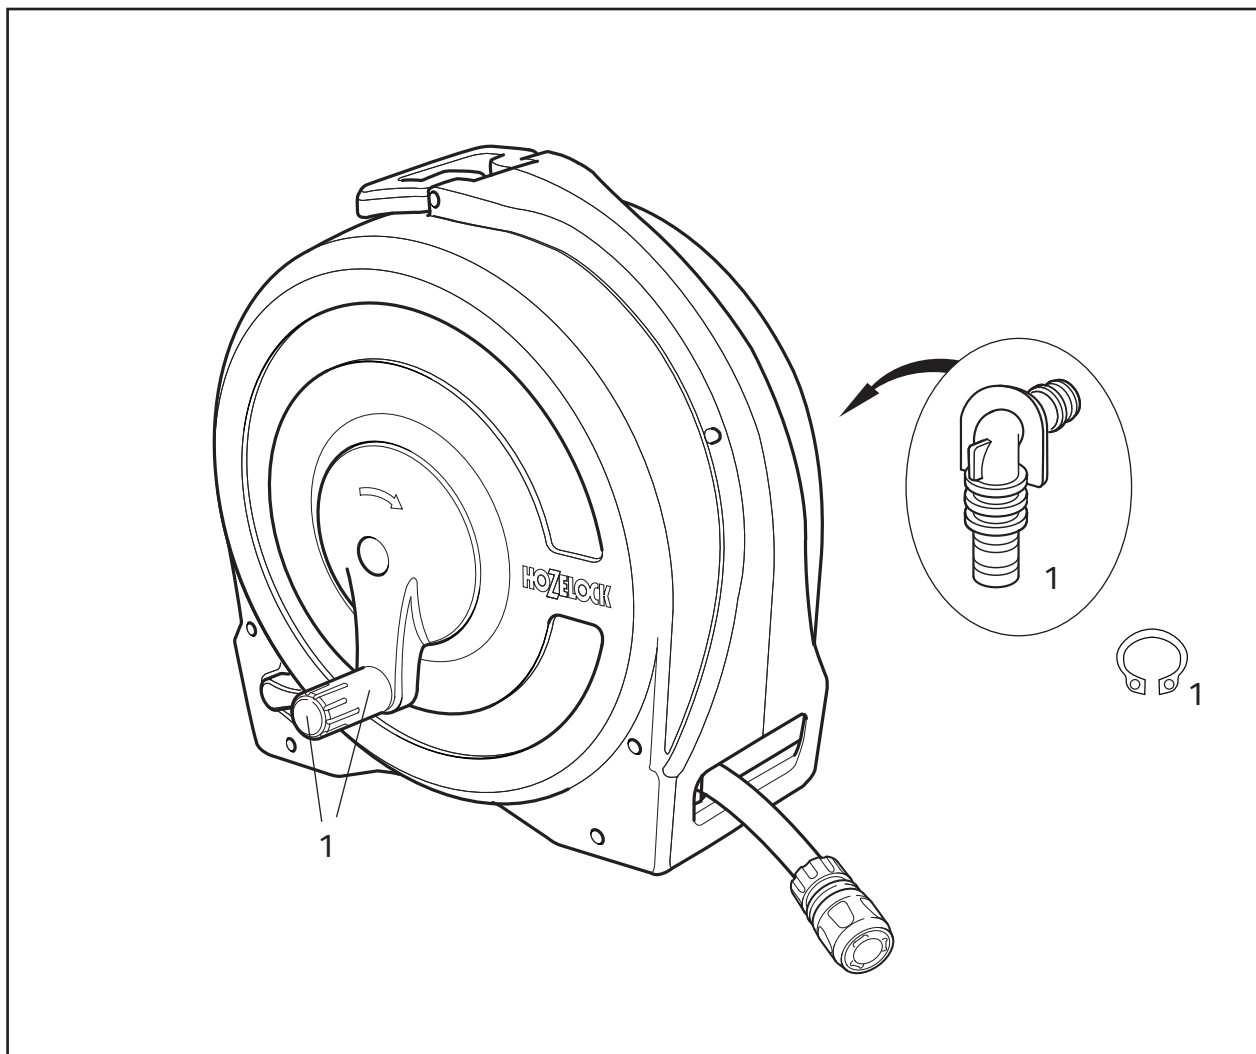

10m Auto Reel

2485

Spares Part Numbers

	Description	Part No. (Green)	Part No. (Y&G)
1	Auto Reel Annual Service Kit Contains replacement inlet assembly, new ball stop, and silicone grease to lubricate inlet prior to replacement. 9mm AquaStop Connector	Z71002	Z71022
2	Wall Bracket & Pivot Tube	Z71003	Z71023
3	Hose Guide	2392	2392
4	Hose Replacement Kit (not shown) 10m Silver Hose Coil, Inlet Barb, Retaining Clip, O-ring, Herbie clip & instructions	Z21917	Z21917
5	9mm AquaStop Connector	93252	93252

Fast Reel (Wall Mounted)

2496

Spares Part Numbers

	Description	Part No. (Green)	Part No. (Y&G)
1	Fast Reel/Cart Annual Service Kit Contains replacement handle sleeve and plug, replacement inlet assembly and cir-clip, silicone grease to lubricate inlet prior to replacement	Z71000	Z71020
2	Hose Guide	2392	2392
3	Hose Replacement Kit (not shown) 40m 1/2" Fast Reel Coil; Support Spring, Hose Connector, Herbie Clip & instructions.	Z21920	Z21920
4	Wall Bracket (not shown)	Z21927	Z21927

Fast Reel (Free Standing)

2494

PLEASE NOTE: THIS PRODUCT CANNOT BE WALL MOUNTED

Spares Part Numbers

	Description	Part No. (Green)	Part No. (Y&G)
1	Fast Reel/Cart Annual Service Kit Contains replacement handle sleeve and plug, replacement inlet assembly and cir-clip, silicone grease to lubricate inlet prior to replacement	Z71000	Z71020
2	Hose Replacement Kit (not shown) 40m ½" Fast Reel Coil; Support Spring, Hose Connector, Herbie Clip & instructions	Z21920	Z21920