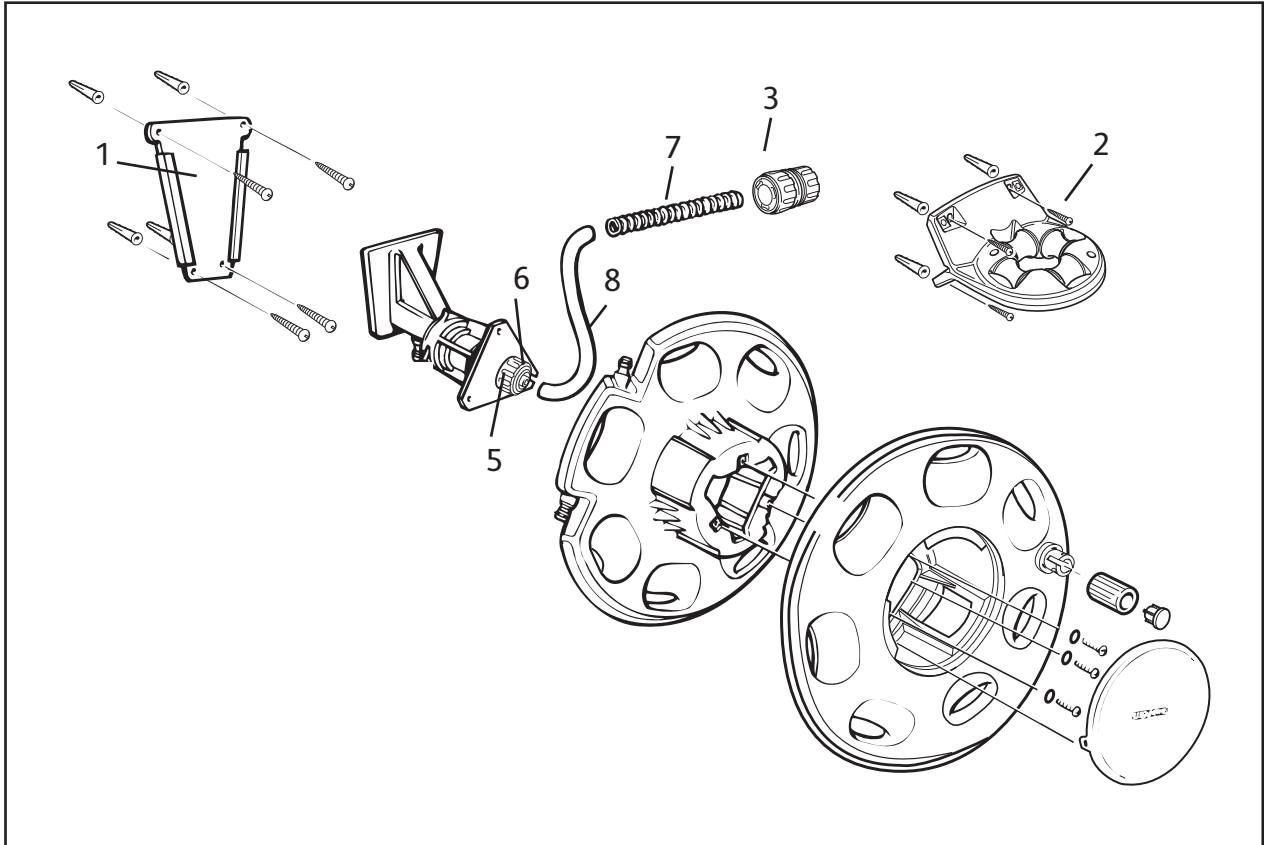

*Also included in Z71001 / Z71021

Metal Hose Cart

2436

2437

Spares Part Numbers

	Description	Part No. (Green)	Part No. (Y&G)
1	Hose Reel/Cart Service Kit Contains replacement handle plug and sleeve, replacement 5/8" BSP inlet assembly, male spindle with stainless steel spring, and silicone grease to lubricate inlet prior to replacement	Z71001	Z71021
2	5/8" BSP Threaded Adaptor*	Z21755	Z21755

*Also included in Z71001 / Z71021

90m Maxi Hose Cart

2389
obsolete

2589
obsolete

Spares Part Numbers

	Description	Part No.
1	5/8" BSP Threaded Adaptor	Z21755

Reels

2431
2471
2475
2477
2480
2487
2495
2499

Spares Part Numbers

	Description	Part No. (Green)	Part No. (Y&G)
1	Hose Reel/Cart Service Kit Contains replacement handle plug and sleeve, replacement 5/8" BSP inlet assembly, male spindle with stainless steel spring and silicone grease to lubricate inlet prior to replacement	Z71001	Z71021
2	5/8" Threaded Adaptor*	Z21755	Z21755
3	Wall Bracket Kit & Fixings	Z21856	Z21856

*Also included in Z71001 / Z71021

Wall Mounted Reel

2390

2393
obsolete

Spares Part Numbers

	Description	Part No.
1	Wall Plate & Fixings	Z21715
2	Universal Hose Guide & Fixings	2392
3	Hose Connector	2100
4	Metal Clip (not shown)	53026
5	Nut	83003
6	Claw	83140-760
7	Spring	53015
8	Hose	93343