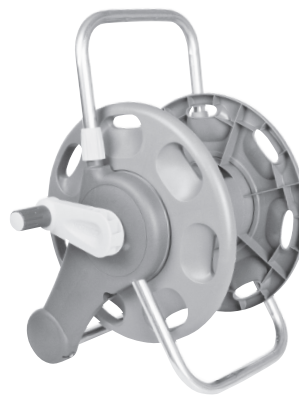

*Also included in Z71001 / Z71021

3'n1 Hose Carts

2483

2484

Spares Part Numbers

	Description	Part No. (Green)	Part No. (Y&G)
1	Hose Reel/Cart Service Kit Contains replacement handle plug and sleeve, replacement 5/8" BSP inlet assembly, male spindle with stainless steel spring, and silicone grease to lubricate inlet prior to replacement	Z71001	Z71021
2	5/8" BSP Threaded Adaptor*	Z21755	Z21755
3	Wall Bracket Kit & Fixings	Z21856	Z21856

*Also included in Z71001 / Z71021

Metal Hose Cart

2436

2437

Spares Part Numbers

	Description	Part No. (Green)	Part No. (Y&G)
1	Hose Reel/Cart Service Kit Contains replacement handle plug and sleeve, replacement 5/8" BSP inlet assembly, male spindle with stainless steel spring, and silicone grease to lubricate inlet prior to replacement	Z71001	Z71021
2	5/8" BSP Threaded Adaptor*	Z21755	Z21755

*Also included in Z71001 / Z71021

90m Maxi Hose Cart

2389
obsolete

2589
obsolete

Spares Part Numbers

	Description	Part No.
1	5/8" BSP Threaded Adaptor	Z21755

Reels

2431
2471
2475
2477
2480
2487
2495
2499

Spares Part Numbers

	Description	Part No. (Green)	Part No. (Y&G)
1	Hose Reel/Cart Service Kit Contains replacement handle plug and sleeve, replacement 5/8" BSP inlet assembly, male spindle with stainless steel spring and silicone grease to lubricate inlet prior to replacement	Z71001	Z71021
2	5/8" Threaded Adaptor*	Z21755	Z21755
3	Wall Bracket Kit & Fixings	Z21856	Z21856