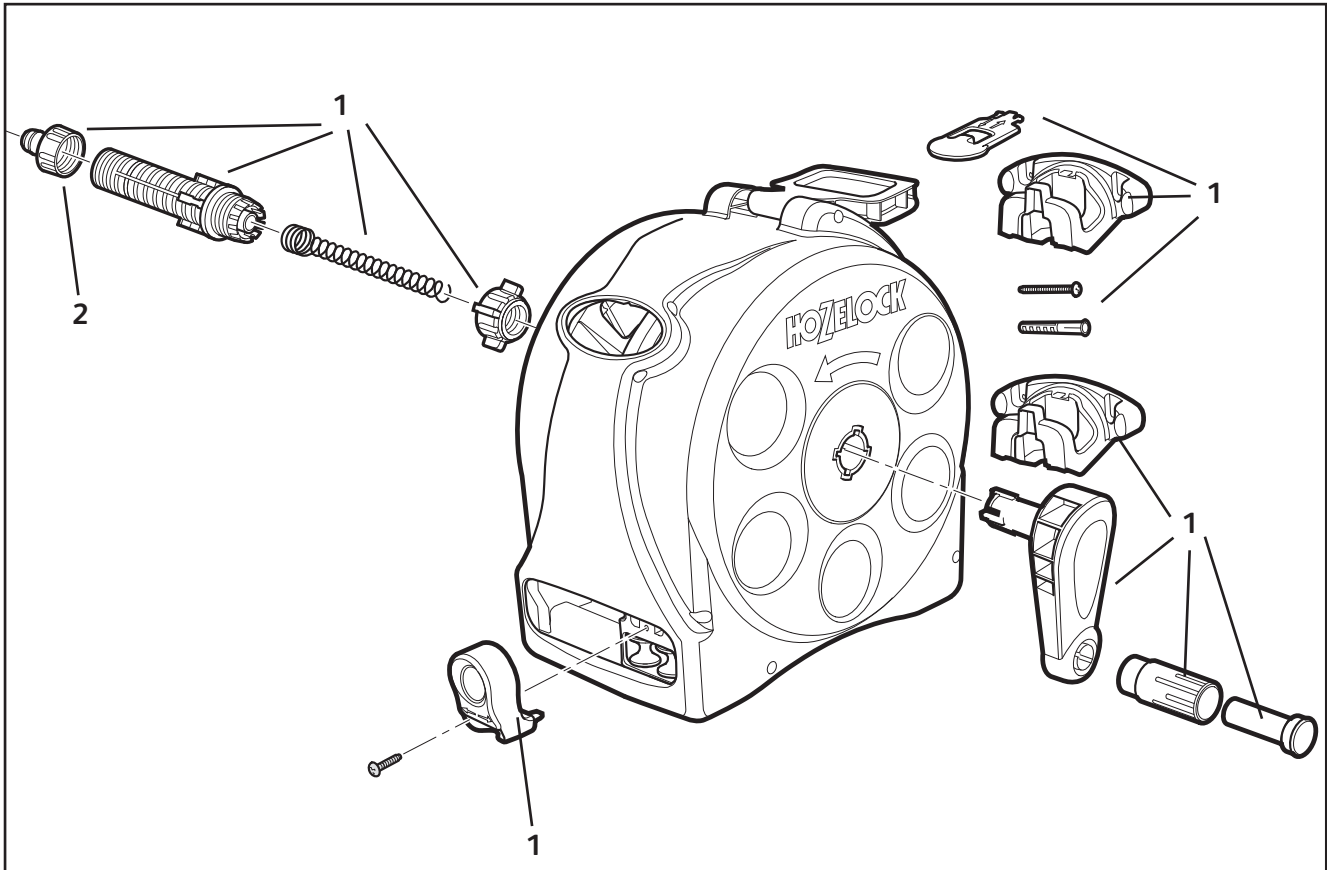

Compact Cart

2416

Spares Part Numbers

	Description	Part No. (Green)	Part No. (Y&G)
1	Compact Reel/Cart Service Kit Contains replacement rewind handle, new inlet assembly, replacement anti-kink stainless steel spring, and silicone grease to lubricate inlet prior to replacement, spindle & 5/8" BSP Threaded Adaptor	Z71005	Z71024
2	5/8" BSP Threaded Adaptor*	Z21755	Z21755

*Also included in Z71005 / Z71024

2'n1 Compact Reel

Spares Part Numbers

	Description	Part No. (Green)	Part No. (Y&G)
1	Compact Reel/Cart Service Kit Contains replacement rewind handle, new inlet assembly, replacement anti-kink stainless steel spring, and silicone gel to lubricate inlet prior to replacement. Plus new wall brackets, 1x red locking clip. Includes fittings, spindle, 5/8" BSP Threaded Adaptor	Z71005	Z71024
2	5/8" BSP Threaded Adaptor*	Z21755	Z21755

*Also included in Z71005 / Z71024

Compact Reel

2414

Spares Part Numbers

	Description	Part No. (Green)	Part No. (Y&G)
1	Compact Reel/Cart Service Kit Contains replacement rewind handle, new inlet assembly, replacement anti-kink stainless steel spring, and silicone gel to lubricate inlet prior to replacement, wall brackets, 1x red locking clip. Includes fittings, spindle, 5/8" BSP Threaded Adaptor	Z71005	Z71024
2	5/8" BSP Threaded Adaptor*	Z21755	Z21755