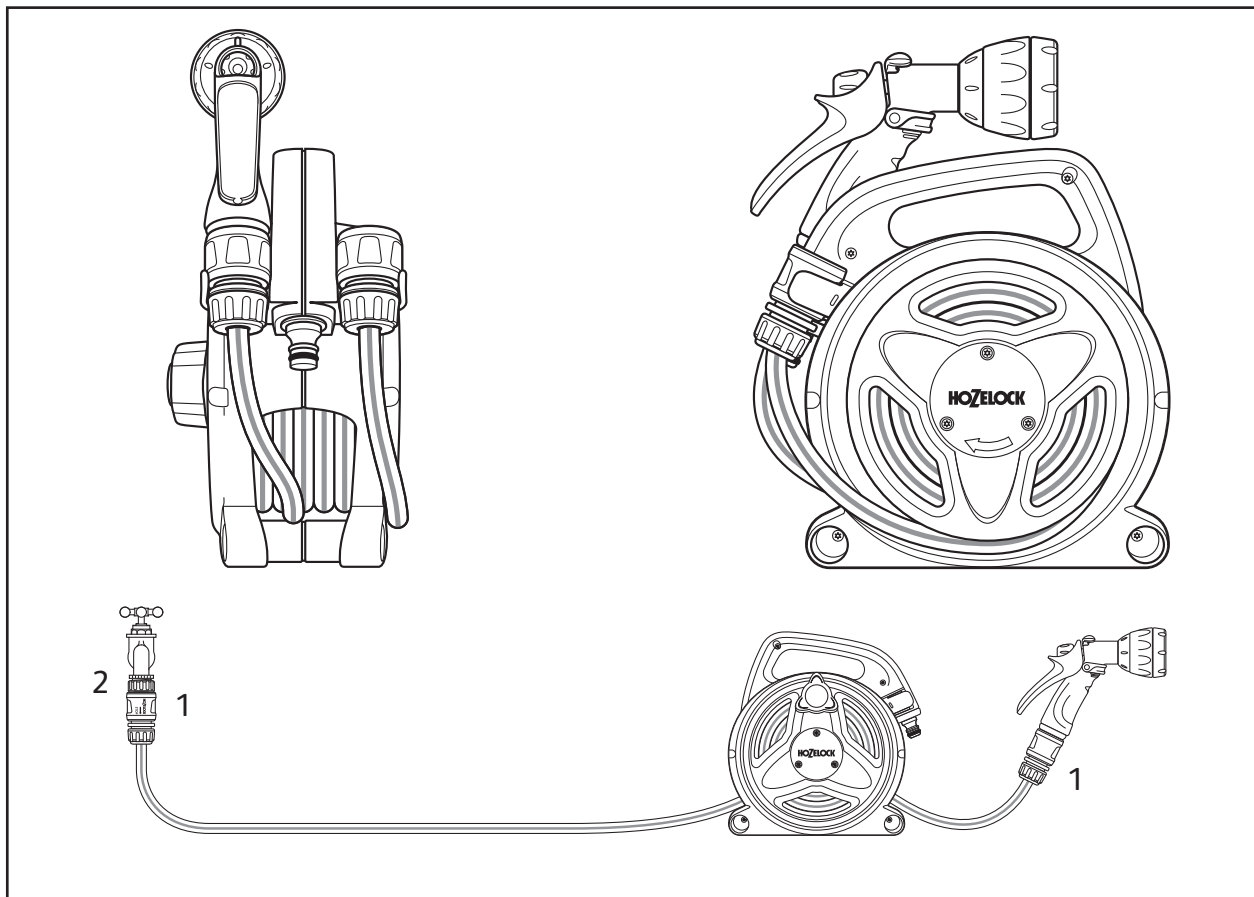

Telescopic Lance Spray Plus

2644

Spares Part Numbers		
	Description	Part No.
1	Accessory Adaptor 3/4" BSP Male Thread	2289

Flexi Spray

2683

Spares Part Numbers		
	Description	Part No.
1	Flexi Spray feature head	Z71014
2	Flexi Spray hose spare	Z71015
3	Flexi Spray trigger spare	Z71016

Growbag Waterer Flower & Vegetable Waterer

2810

2811

Spares Part Numbers

	Description	Part No.
1	Replacement Capillary Mat Set (x8)	2813 0000
2	Set of Watering Spikes (x4)	2815 0000

Trays **NOT** available as a separate spare

Spares Part Numbers		
	Description	Part No.
1	Replacement AquaStop Connector	93252
2	Outdoor Tap Connector	2175