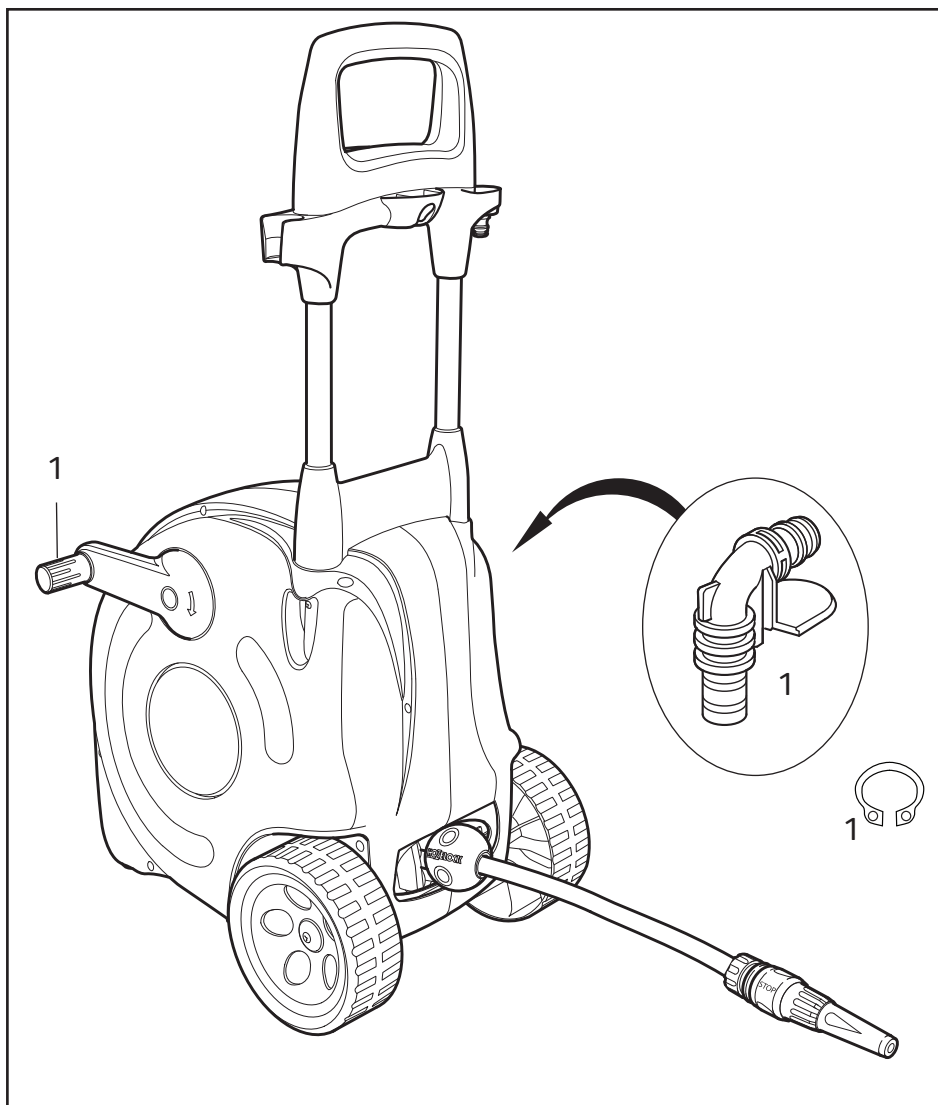

2597

Spares Part Numbers			
	Description	Part No. (Green)	Part No. (Y&G)
1	Auto Reel Annual Service Kit Contains replacement inlet assembly, new ball stop, and silicone grease to lubricate inlet prior to replacement.	Z71002	Z71022
2	Wall Bracket	Z71007	Z71025
3	Hose Guide	2392	2392

15m Auto Reel
20m Auto Reel
25m Auto Reel

2380

2490

2385

Spares Part Numbers

	Description	Part No. (Green)	Part No. (Y&G)
1	Auto Reel Annual Service Kit Contains replacement inlet assembly, new ball stop, and silicone grease to lubricate inlet prior to replacement.	Z71002	Z71022
2	Wall Bracket & Pivot Tube	Z71003	Z71023
3	Hose Guide	2392	2392
4	Hose Replacement Kit 2380 (not shown)	Z21919	Z21919
	Hose Replacement Kit 2490 (not shown)	Z21915	Z21915
	Hose Replacement Kit 2385 (not shown)	Z21921	Z21921
	Contains 20m Silver Hose Coil, Hose Connector, Straight Connector (13mm), Herbie Clip, Support Spring & instructions		

10m Auto Reel

2485

Spares Part Numbers

	Description	Part No. (Green)	Part No. (Y&G)
1	Auto Reel Annual Service Kit Contains replacement inlet assembly, new ball stop, and silicone grease to lubricate inlet prior to replacement. 9mm AquaStop Connector	Z71002	Z71022
2	Wall Bracket & Pivot Tube	Z71003	Z71023
3	Hose Guide	2392	2392
4	Hose Replacement Kit (not shown) 10m Silver Hose Coil, Inlet Barb, Retaining Clip, O-ring, Herbie clip & instructions	Z21917	Z21917
5	9mm AquaStop Connector	93252	93252

Fast Cart

2450

Spares Part Numbers			
	Description	Part No. (Green)	Part No. (Y&G)
1	Fast Reel/Cart Annual Service Kit Contains replacement handle and plug, replacement inlet assembly and cir-clip, silicone grease to lubricate inlet prior to replacement	Z71000	Z71020