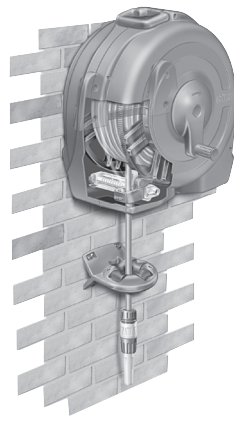

10m Auto Reel

2485

Spares Part Numbers

	Description	Part No. (Green)	Part No. (Y&G)
1	Auto Reel Annual Service Kit Contains replacement inlet assembly, new ball stop, and silicone grease to lubricate inlet prior to replacement. 9mm AquaStop Connector	Z71002	Z71022
2	Wall Bracket & Pivot Tube	Z71003	Z71023
3	Hose Guide	2392	2392
4	Hose Replacement Kit (not shown) 10m Silver Hose Coil, Inlet Barb, Retaining Clip, O-ring, Herbie clip & instructions	Z21917	Z21917
5	9mm AquaStop Connector	93252	93252

Fast Cart

2450

Spares Part Numbers			
	Description	Part No. (Green)	Part No. (Y&G)
1	Fast Reel/Cart Annual Service Kit Contains replacement handle and plug, replacement inlet assembly and cir-clip, silicone grease to lubricate inlet prior to replacement	Z71000	Z71020

Fast Reel (Wall Mounted)

2496

Spares Part Numbers

	Description	Part No. (Green)	Part No. (Y&G)
1	Fast Reel/Cart Annual Service Kit Contains replacement handle sleeve and plug, replacement inlet assembly and cir-clip, silicone grease to lubricate inlet prior to replacement	Z71000	Z71020
2	Hose Guide	2392	2392
3	Hose Replacement Kit (not shown) 40m 1/2" Fast Reel Coil; Support Spring, Hose Connector, Herbie Clip & instructions.	Z21920	Z21920
4	Wall Bracket (not shown)	Z21927	Z21927

Fast Reel (Free Standing)

2494

PLEASE NOTE: THIS PRODUCT CANNOT BE WALL MOUNTED

Spares Part Numbers

	Description	Part No. (Green)	Part No. (Y&G)
1	Fast Reel/Cart Annual Service Kit Contains replacement handle sleeve and plug, replacement inlet assembly and cir-clip, silicone grease to lubricate inlet prior to replacement	Z71000	Z71020
2	Hose Replacement Kit (not shown) 40m ½" Fast Reel Coil; Support Spring, Hose Connector, Herbie Clip & instructions	Z21920	Z21920