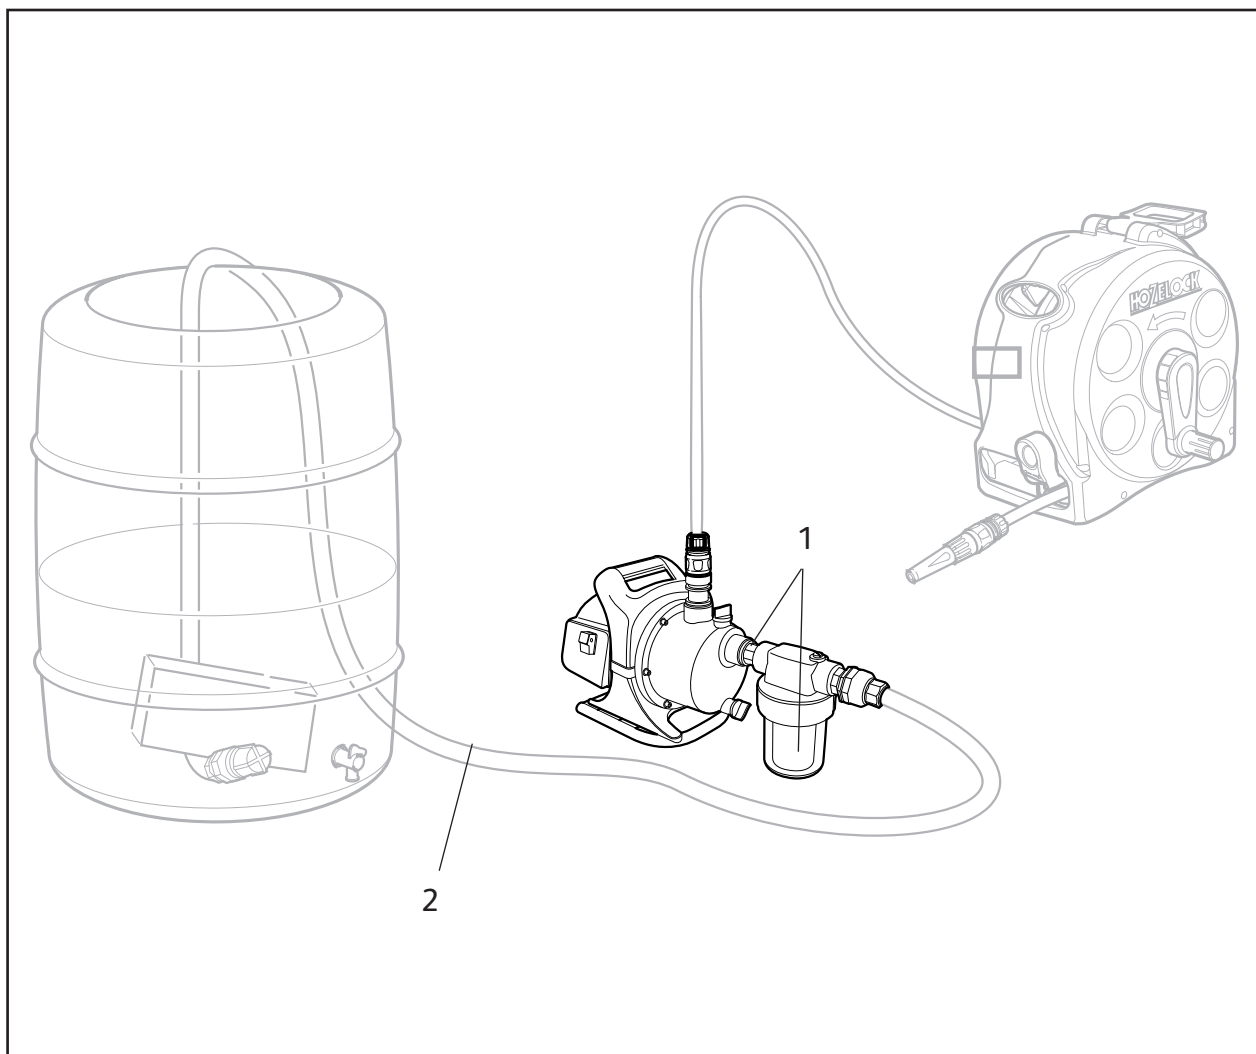

Spares Part Numbers

	Description	Part No. (Green)	Part No. (Y&G)
1	Hose Reel/Cart Service Kit Contains replacement handle plug and sleeve, replacement 5/8" BSP inlet assembly, male spindle with stainless steel spring and silicone grease to lubricate inlet prior to replacement	Z71001	Z71021
2	5/8" Threaded Adaptor*	Z21755	Z21755
3	Wall Bracket Kit & Fixings	Z21856	Z21856

*Also included in Z71001 / Z71021

Wall Mounted Reel

2390

2393
obsolete

Spares Part Numbers

	Description	Part No.
1	Wall Plate & Fixings	Z21715
2	Universal Hose Guide & Fixings	2392
3	Hose Connector	2100
4	Metal Clip (not shown)	53026
5	Nut	83003
6	Claw	83140-760
7	Spring	53015
8	Hose	93343

Spares Part Numbers		
	Description	Part No.
1	Pump Accessories Kit Filter Vessel, Filter & Outlet Adaptor (not shown).	Z71010
2	Spirabel Hose	6235

Spares Part Numbers

	Description	Part No.
1	Pump Accessories Kit Coarse Inlet Filter & 3/4" BSP Filter Washer (not shown)	Z71009