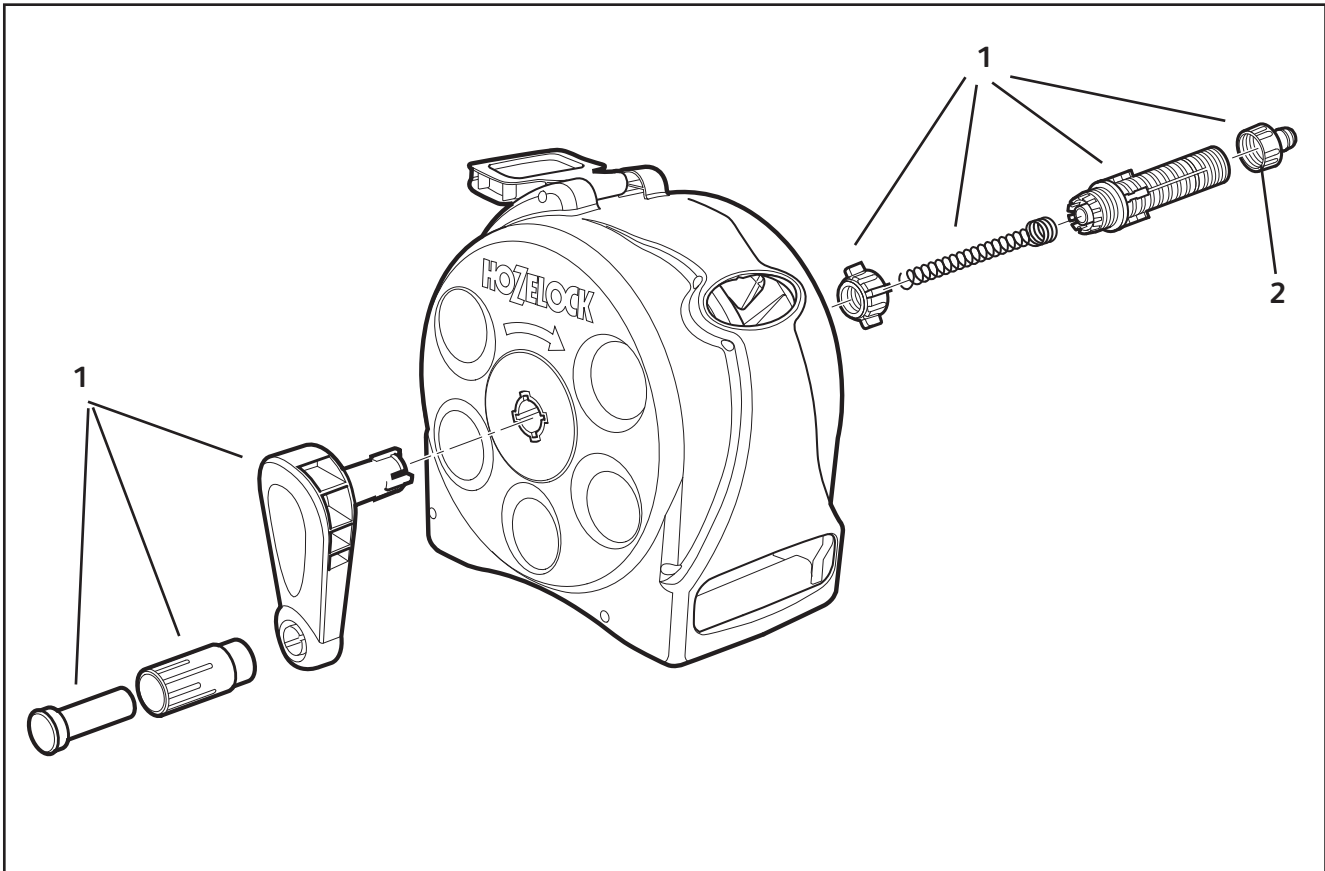

Compact Cart

2416

Spares Part Numbers

	Description	Part No. (Green)	Part No. (Y&G)
1	Compact Reel/Cart Service Kit Contains replacement rewind handle, new inlet assembly, replacement anti-kink stainless steel spring, and silicone grease to lubricate inlet prior to replacement, spindle & 5/8" BSP Threaded Adaptor	Z71005	Z71024
2	5/8" BSP Threaded Adaptor*	Z21755	Z21755

*Also included in Z71005 / Z71024

2'n1 Compact Reel

Spares Part Numbers

	Description	Part No. (Green)	Part No. (Y&G)
1	Compact Reel/Cart Service Kit Contains replacement rewind handle, new inlet assembly, replacement anti-kink stainless steel spring, and silicone gel to lubricate inlet prior to replacement. Plus new wall brackets, 1x red locking clip. Includes fittings, spindle, 5/8" BSP Threaded Adaptor	Z71005	Z71024
2	5/8" BSP Threaded Adaptor*	Z21755	Z21755

*Also included in Z71005 / Z71024

Compact Reel

2414

Spares Part Numbers

	Description	Part No. (Green)	Part No. (Y&G)
1	Compact Reel/Cart Service Kit Contains replacement rewind handle, new inlet assembly, replacement anti-kink stainless steel spring, and silicone gel to lubricate inlet prior to replacement, wall brackets, 1x red locking clip. Includes fittings, spindle, 5/8" BSP Threaded Adaptor	Z71005	Z71024
2	5/8" BSP Threaded Adaptor*	Z21755	Z21755

*Also included in Z71005 / Z71024

Hose Carts

2398
2400
2405
2432
2434
2435
2488
2497
2498
2588

Spares Part Numbers

	Description	Part No. (Green)	Part No. (Y&G)
1	Hose Reel/Cart Service Kit Contains replacement handle plug and sleeve, replacement 5/8" BSP inlet assembly, male spindle with stainless steel spring, and silicone grease to lubricate inlet prior to replacement	Z71001	Z71021
2	5/8" BSP Threaded Adaptor*	Z21755	Z21755