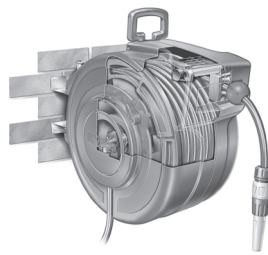

HOZELOCK

Watering

Spares Manual 2016

February 2016

33675-000

30m Auto Reel 40m Auto Reel Flowmax Auto Reel

2590

2595

2597

Spares Part Numbers			
	Description	Part No. (Green)	Part No. (Y&G)
1	Auto Reel Annual Service Kit Contains replacement inlet assembly, new ball stop, and silicone grease to lubricate inlet prior to replacement.	Z71002	Z71022
2	Wall Bracket	Z71007	Z71025
3	Hose Guide	2392	2392

15m Auto Reel
20m Auto Reel
25m Auto Reel

2380

2490

2385

Spares Part Numbers

	Description	Part No. (Green)	Part No. (Y&G)
1	Auto Reel Annual Service Kit Contains replacement inlet assembly, new ball stop, and silicone grease to lubricate inlet prior to replacement.	Z71002	Z71022
2	Wall Bracket & Pivot Tube	Z71003	Z71023
3	Hose Guide	2392	2392
4	Hose Replacement Kit 2380 (not shown)	Z21919	Z21919
	Hose Replacement Kit 2490 (not shown)	Z21915	Z21915
	Hose Replacement Kit 2385 (not shown)	Z21921	Z21921
	Contains 20m Silver Hose Coil, Hose Connector, Straight Connector (13mm), Herbie Clip, Support Spring & instructions		

10m Auto Reel

2485

Spares Part Numbers

	Description	Part No. (Green)	Part No. (Y&G)
1	Auto Reel Annual Service Kit Contains replacement inlet assembly, new ball stop, and silicone grease to lubricate inlet prior to replacement. 9mm AquaStop Connector	Z71002	Z71022
2	Wall Bracket & Pivot Tube	Z71003	Z71023
3	Hose Guide	2392	2392
4	Hose Replacement Kit (not shown) 10m Silver Hose Coil, Inlet Barb, Retaining Clip, O-ring, Herbie clip & instructions	Z21917	Z21917
5	9mm AquaStop Connector	93252	93252