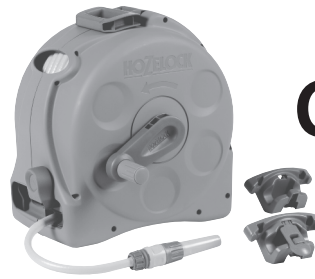

Fast Reel (Free Standing)

2494

PLEASE NOTE: THIS PRODUCT CANNOT BE WALL MOUNTED

Spares Part Numbers

	Description	Part No. (Green)	Part No. (Y&G)
1	Fast Reel/Cart Annual Service Kit Contains replacement handle sleeve and plug, replacement inlet assembly and cir-clip, silicone grease to lubricate inlet prior to replacement	Z71000	Z71020
2	Hose Replacement Kit (not shown) 40m ½" Fast Reel Coil; Support Spring, Hose Connector, Herbie Clip & instructions	Z21920	Z21920

Compact Cart

2416

Spares Part Numbers

	Description	Part No. (Green)	Part No. (Y&G)
1	Compact Reel/Cart Service Kit Contains replacement rewind handle, new inlet assembly, replacement anti-kink stainless steel spring, and silicone grease to lubricate inlet prior to replacement, spindle & 5/8" BSP Threaded Adaptor	Z71005	Z71024
2	5/8" BSP Threaded Adaptor*	Z21755	Z21755

*Also included in Z71005 / Z71024

2'n1 Compact Reel

Spares Part Numbers

	Description	Part No. (Green)	Part No. (Y&G)
1	Compact Reel/Cart Service Kit Contains replacement rewind handle, new inlet assembly, replacement anti-kink stainless steel spring, and silicone gel to lubricate inlet prior to replacement. Plus new wall brackets, 1x red locking clip. Includes fittings, spindle, 5/8" BSP Threaded Adaptor	Z71005	Z71024
2	5/8" BSP Threaded Adaptor*	Z21755	Z21755

*Also included in Z71005 / Z71024

Compact Reel

2414

Spares Part Numbers

	Description	Part No. (Green)	Part No. (Y&G)
1	Compact Reel/Cart Service Kit Contains replacement rewind handle, new inlet assembly, replacement anti-kink stainless steel spring, and silicone gel to lubricate inlet prior to replacement, wall brackets, 1x red locking clip. Includes fittings, spindle, 5/8" BSP Threaded Adaptor	Z71005	Z71024
2	5/8" BSP Threaded Adaptor*	Z21755	Z21755