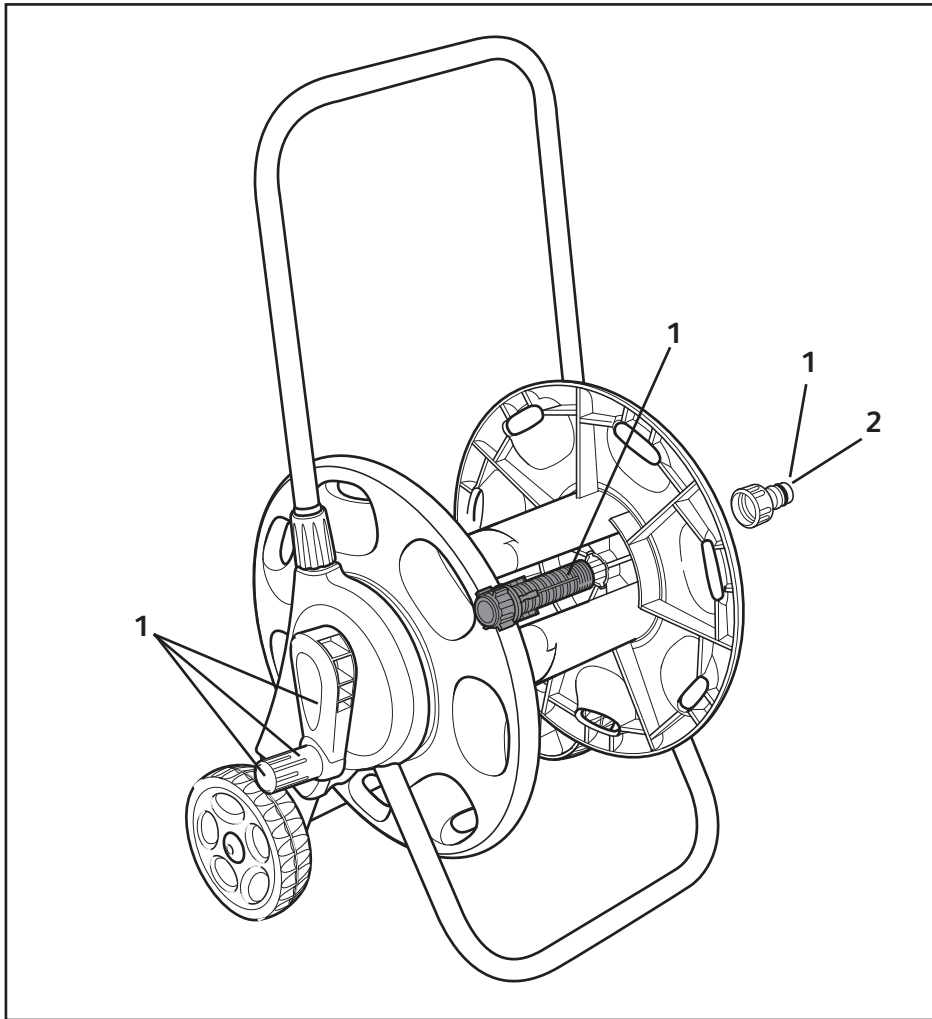

*Also included in Z71005 / Z71024

2'n1 Compact Reel

Spares Part Numbers

	Description	Part No. (Green)	Part No. (Y&G)
1	Compact Reel/Cart Service Kit Contains replacement rewind handle, new inlet assembly, replacement anti-kink stainless steel spring, and silicone gel to lubricate inlet prior to replacement. Plus new wall brackets, 1x red locking clip. Includes fittings, spindle, 5/8" BSP Threaded Adaptor	Z71005	Z71024
2	5/8" BSP Threaded Adaptor*	Z21755	Z21755

*Also included in Z71005 / Z71024

Compact Reel

2414

Spares Part Numbers

	Description	Part No. (Green)	Part No. (Y&G)
1	Compact Reel/Cart Service Kit Contains replacement rewind handle, new inlet assembly, replacement anti-kink stainless steel spring, and silicone gel to lubricate inlet prior to replacement, wall brackets, 1x red locking clip. Includes fittings, spindle, 5/8" BSP Threaded Adaptor	Z71005	Z71024
2	5/8" BSP Threaded Adaptor*	Z21755	Z21755

*Also included in Z71005 / Z71024

Hose Carts

2398
2400
2405
2432
2434
2435
2488
2497
2498
2588

Spares Part Numbers

	Description	Part No. (Green)	Part No. (Y&G)
1	Hose Reel/Cart Service Kit Contains replacement handle plug and sleeve, replacement 5/8" BSP inlet assembly, male spindle with stainless steel spring, and silicone grease to lubricate inlet prior to replacement	Z71001	Z71021
2	5/8" BSP Threaded Adaptor*	Z21755	Z21755

*Also included in Z71001 / Z71021

3'n1 Hose Carts

2483

2484

Spares Part Numbers

	Description	Part No. (Green)	Part No. (Y&G)
1	Hose Reel/Cart Service Kit Contains replacement handle plug and sleeve, replacement 5/8" BSP inlet assembly, male spindle with stainless steel spring, and silicone grease to lubricate inlet prior to replacement	Z71001	Z71021
2	5/8" BSP Threaded Adaptor*	Z21755	Z21755
3	Wall Bracket Kit & Fixings	Z21856	Z21856