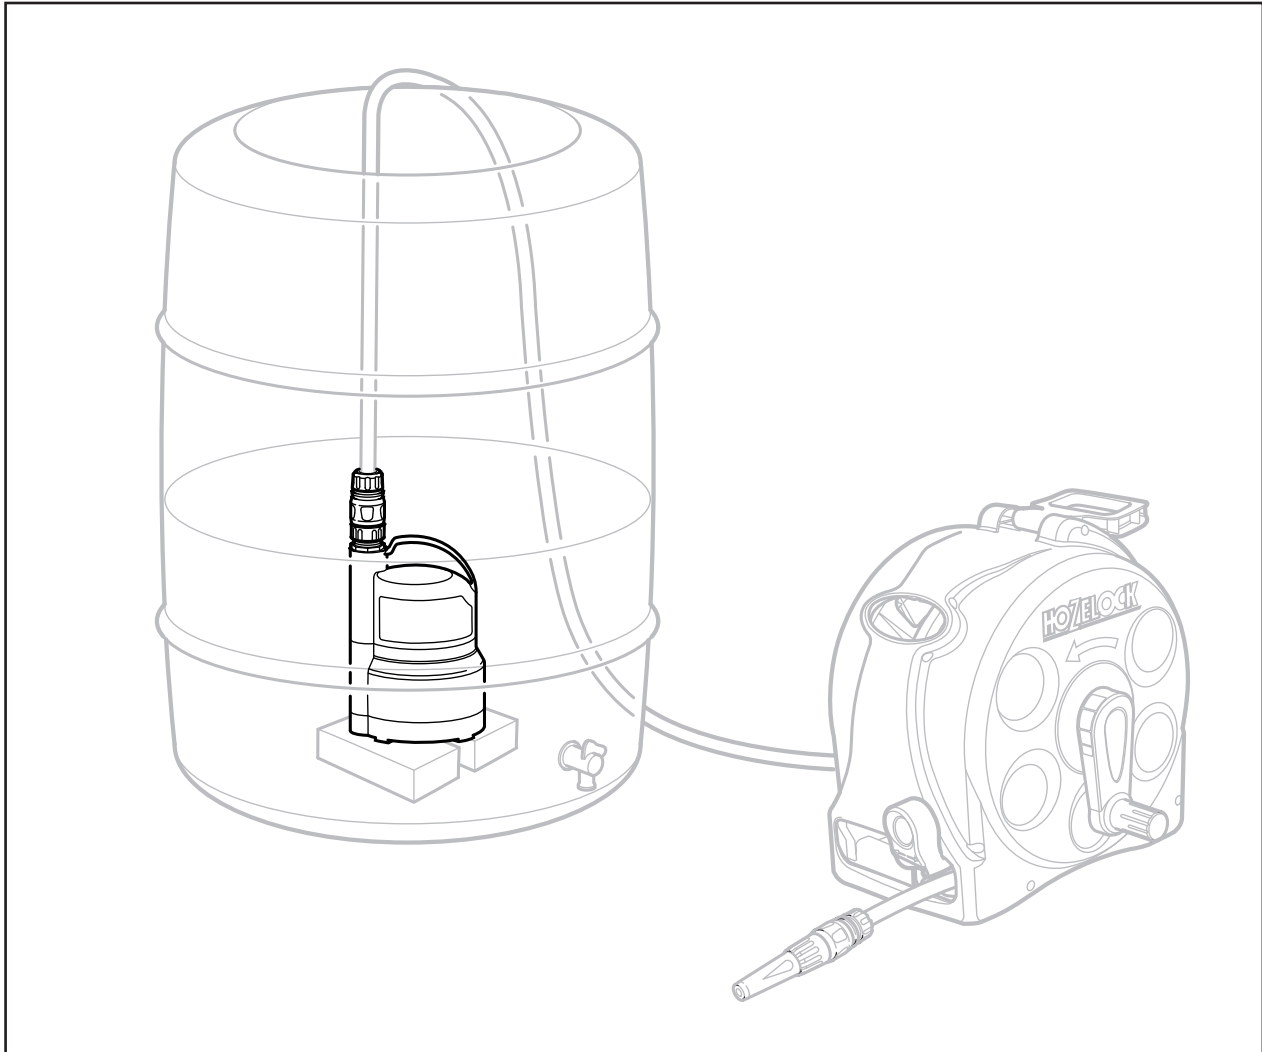

Spares Part Numbers

	Description	Part No. (Green)	Part No. (Y&G)
1	Hose Reel/Cart Service Kit Contains replacement handle plug and sleeve, replacement 5/8" BSP inlet assembly, male spindle with stainless steel spring and silicone grease to lubricate inlet prior to replacement	Z71001	Z71021
2	5/8" Threaded Adaptor*	Z21755	Z21755
3	Wall Bracket Kit & Fixings	Z21856	Z21856

*Also included in Z71001 / Z71021

Wall Mounted Reel

2390

2393
obsolete

Spares Part Numbers

	Description	Part No.
1	Wall Plate & Fixings	Z21715
2	Universal Hose Guide & Fixings	2392
3	Hose Connector	2100
4	Metal Clip (not shown)	53026
5	Nut	83003
6	Claw	83140-760
7	Spring	53015
8	Hose	93343

Spares Part Numbers		
	Description	Part No.
1	Pump Accessories Kit Filter Vessel, Filter & Outlet Adaptor (not shown).	Z71010
2	Spirabel Hose	6235

Spares Part Numbers

	Description	Part No.
1	Pump Accessories Kit Coarse Inlet Filter & 3/4" BSP Filter Washer (not shown)	Z71009