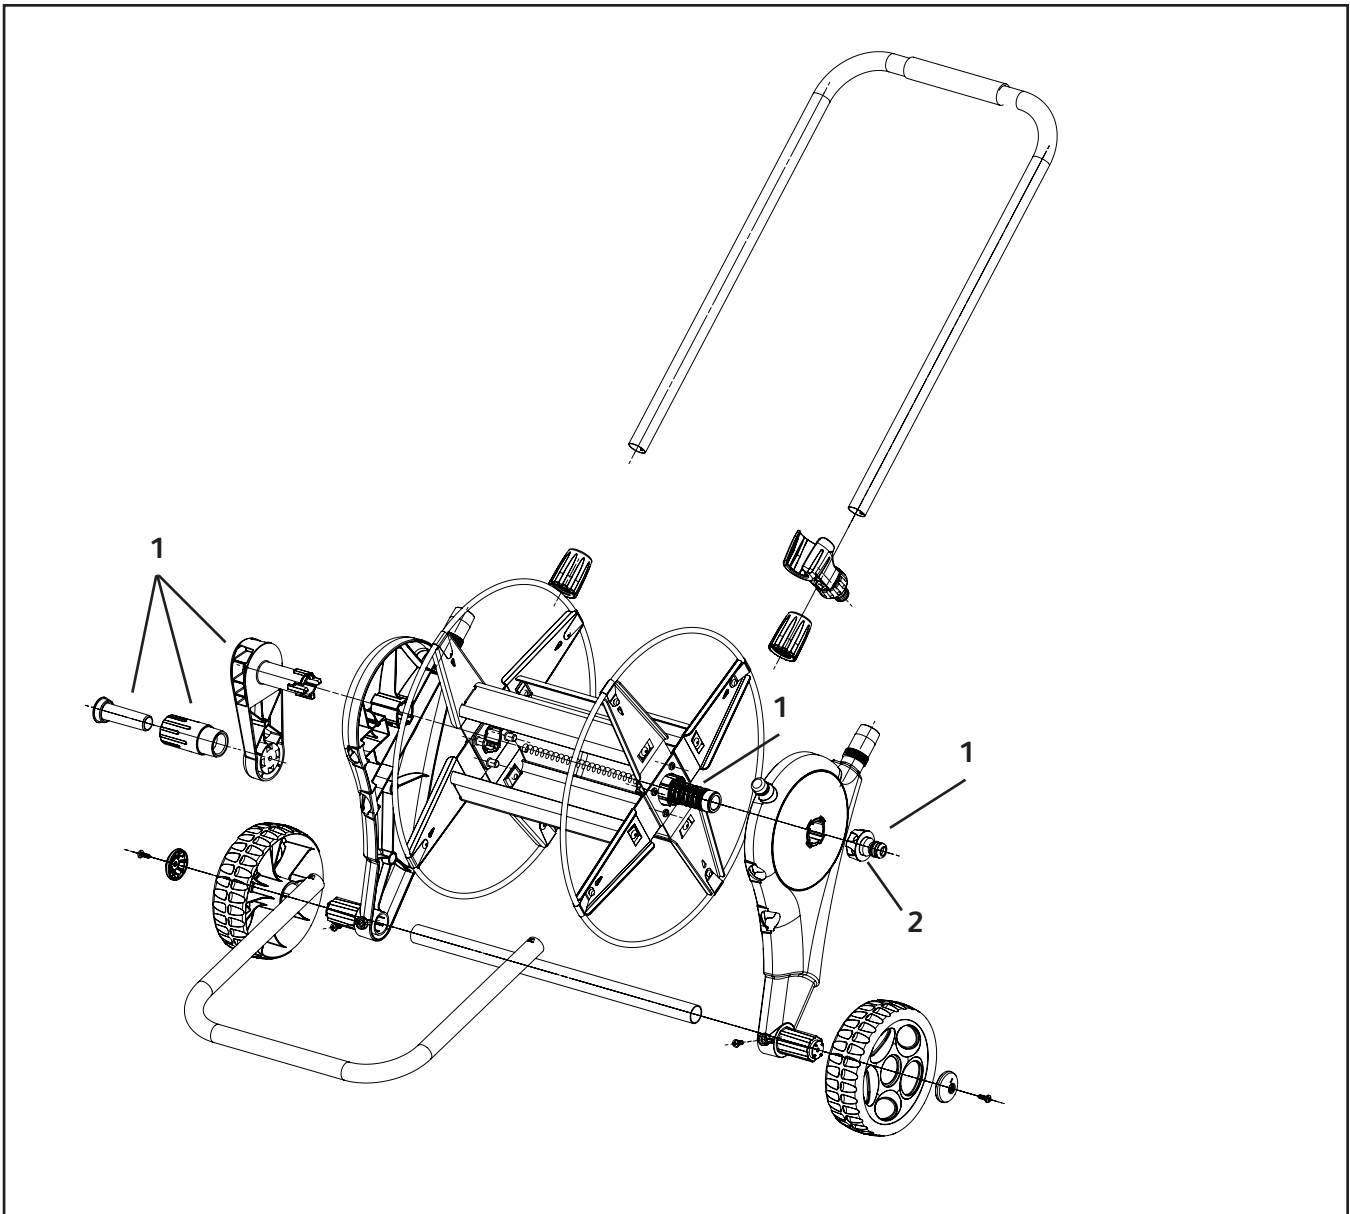

*Also included in Z71005 / Z71024

Hose Carts

2398
2400
2405
2432
2434
2435
2488
2497
2498
2588

Spares Part Numbers

	Description	Part No. (Green)	Part No. (Y&G)
1	Hose Reel/Cart Service Kit Contains replacement handle plug and sleeve, replacement 5/8" BSP inlet assembly, male spindle with stainless steel spring, and silicone grease to lubricate inlet prior to replacement	Z71001	Z71021
2	5/8" BSP Threaded Adaptor*	Z21755	Z21755

*Also included in Z71001 / Z71021

3'n1 Hose Carts

2483

2484

Spares Part Numbers

	Description	Part No. (Green)	Part No. (Y&G)
1	Hose Reel/Cart Service Kit Contains replacement handle plug and sleeve, replacement 5/8" BSP inlet assembly, male spindle with stainless steel spring, and silicone grease to lubricate inlet prior to replacement	Z71001	Z71021
2	5/8" BSP Threaded Adaptor*	Z21755	Z21755
3	Wall Bracket Kit & Fixings	Z21856	Z21856

*Also included in Z71001 / Z71021

Metal Hose Cart

2436

2437

Spares Part Numbers

	Description	Part No. (Green)	Part No. (Y&G)
1	Hose Reel/Cart Service Kit Contains replacement handle plug and sleeve, replacement 5/8" BSP inlet assembly, male spindle with stainless steel spring, and silicone grease to lubricate inlet prior to replacement	Z71001	Z71021
2	5/8" BSP Threaded Adaptor*	Z21755	Z21755